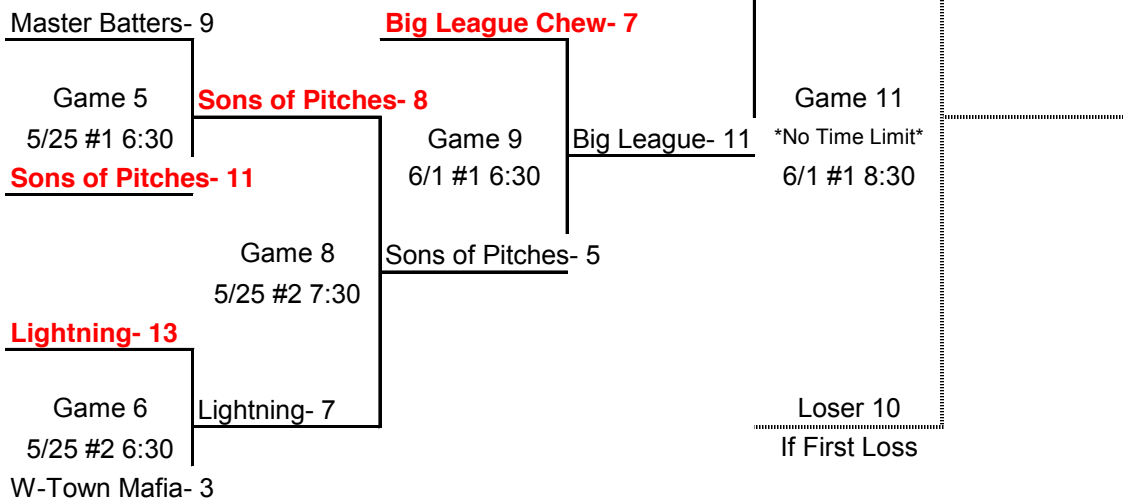

Independent League Tournament

*Tournament scheduled to begin

*Schedules subject to change due to incimate weather

*Highest seeded team is ALWAYS the home team until championship game where the winner's bracket team will be the home team. If game will be a coin toss

Updated as of 06/02/16

WINNERS BRACKET

- #1 Sons-of-Pitches 7-3
- #2 Big League Chew 6-4
- #3 W-Town Mafia 6-4
- **#4 AAR Roofing 4-6**
- #5 Lightning 4-6
- #6 Master Batters 3-7

LOSERS BRACKET