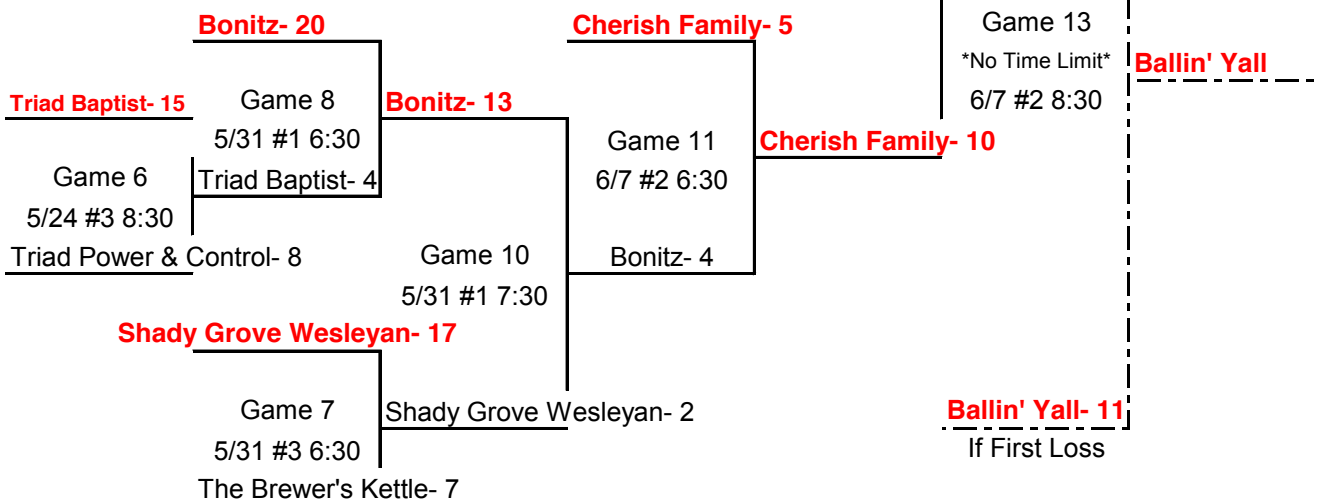

LOSERS BRACKET