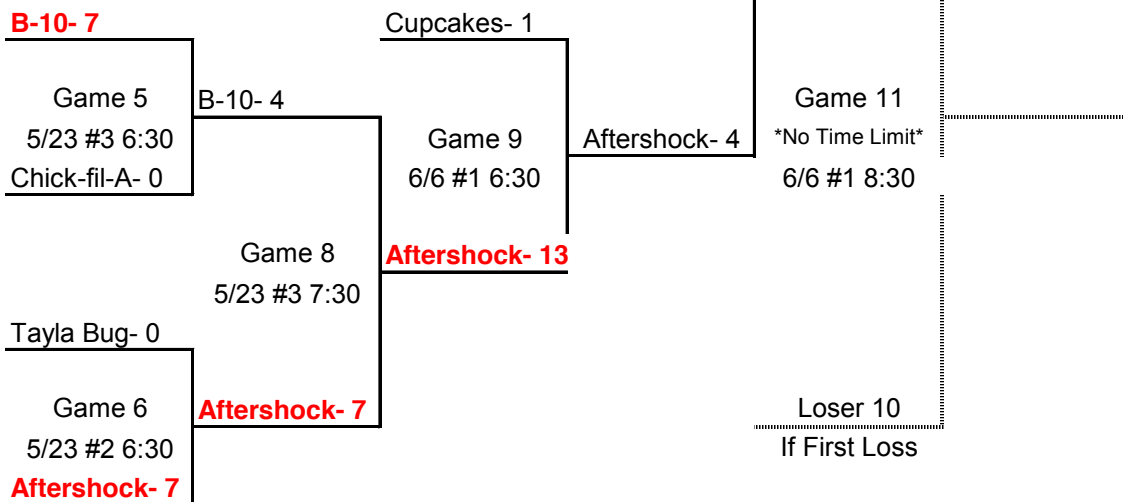

LOSERS BRACKET