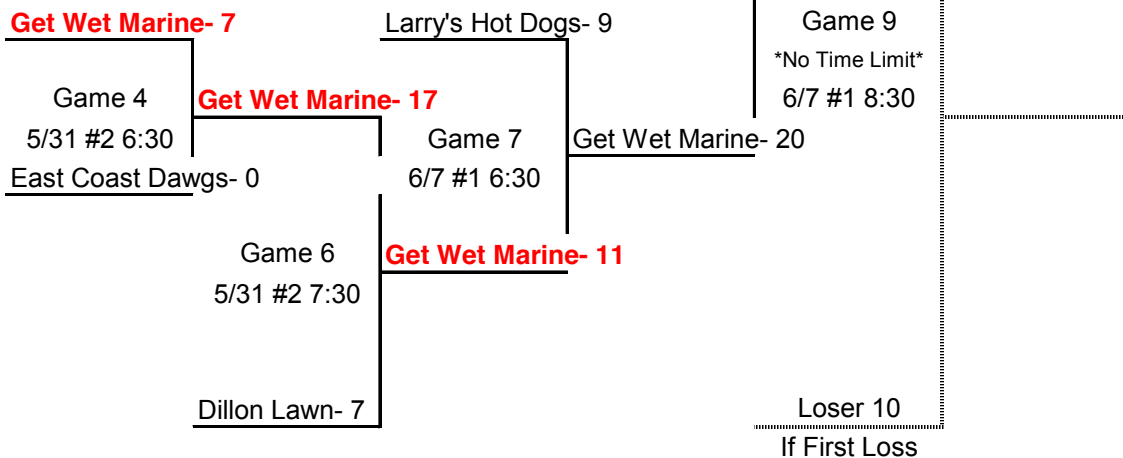

LOSERS BRACKET