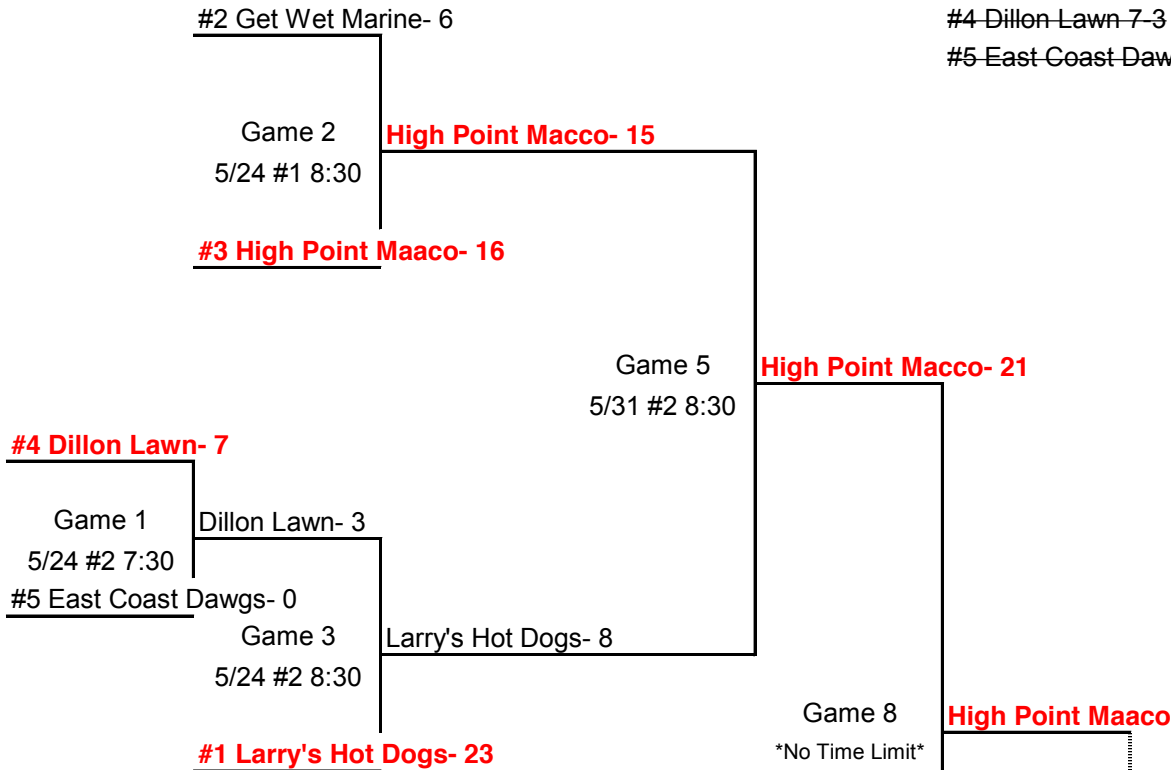

**Updated as of 06/06/16**

#1 Larry's Hot Dogs 10-0

#2 Get Wet Marine 9-1

**#3 High Point Maaco 8-2**

#4 Dillon Lawn 7-3

#5 East Coast Dawgs 6-4

## WINNERS BRACKET