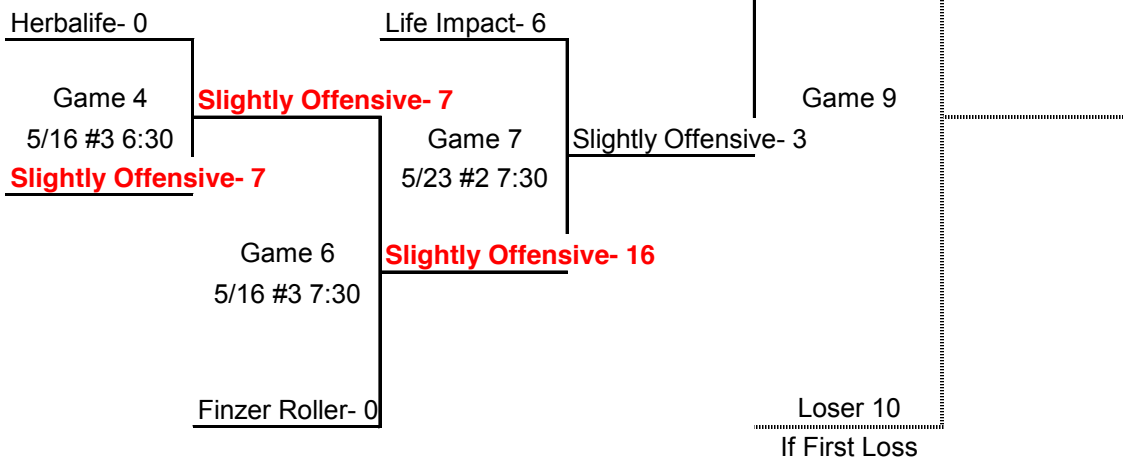

LOSERS BRACKET