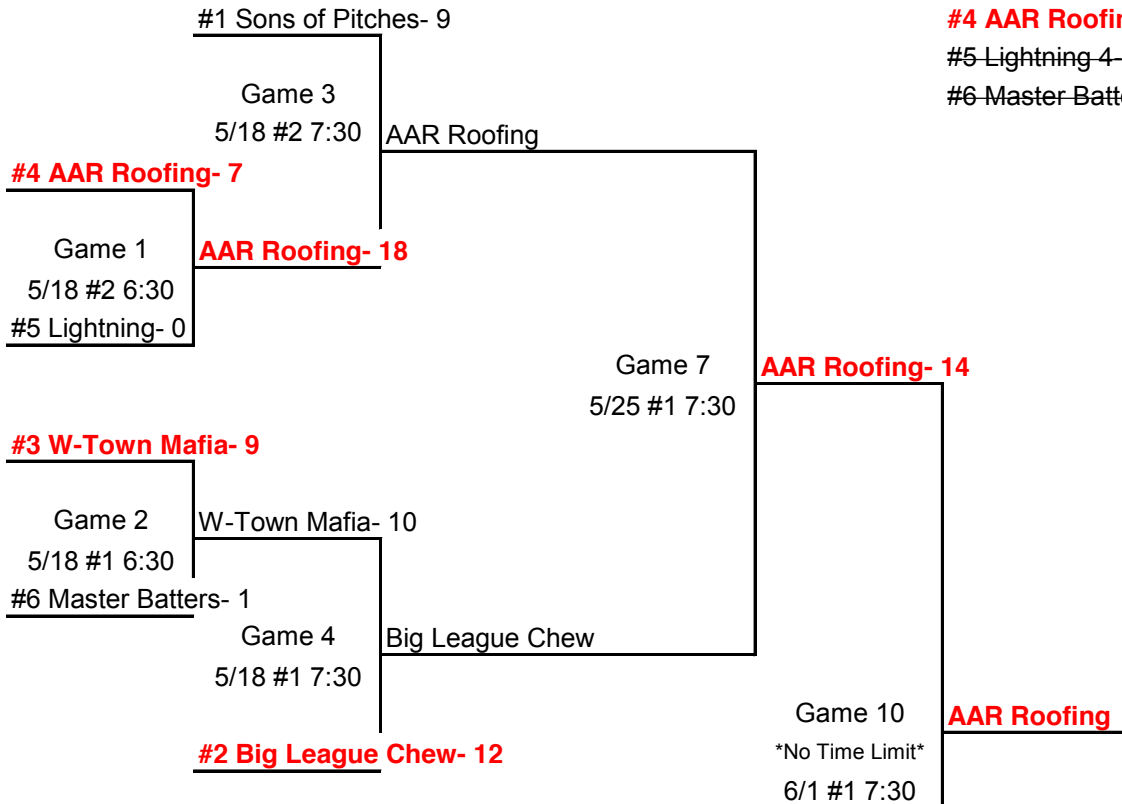

Independent League Tournament

*Tournament scheduled to begin

*Schedules subject to change due to incimate weather

*Highest seeded team is ALWAYS the home team until championship game where the winner's bracket team will be the home team. If game will be a coin toss

Updated as of 06/02/16

WINNERS BRACKET

- #1 Sons-of-Pitches 7-3
- #2 Big League Chew 6-4
- #3 W-Town Mafia 6-4
- **#4 AAR Roofing 4-6**
- #5 Lightning 4-6
- #6 Master Batters 3-7

LOSERS BRACKET