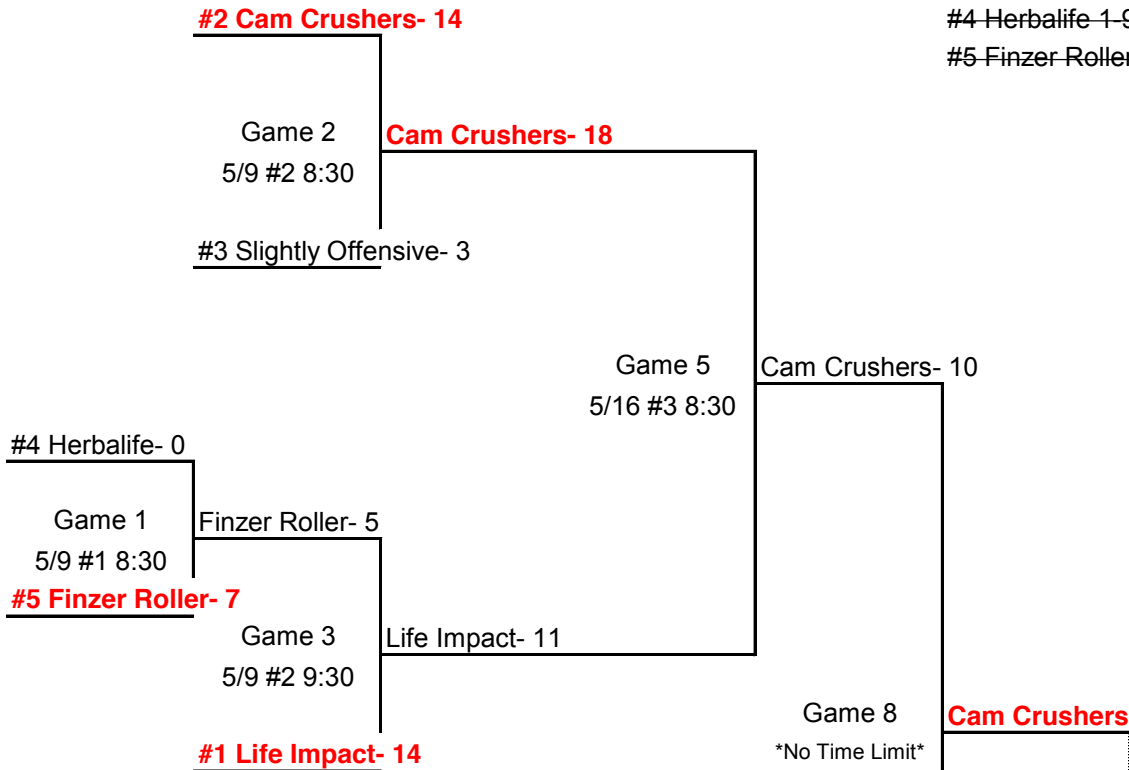

Red, White & Blue League Silver Tournament

*Tournament scheduled to begin May 10th

*Schedules subject to change due to incimate weather

*Highest seeded team is ALWAYS the home team until championship game where the winner's bracket team will be the home team. If game will be a coin toss

Updated as of 05/25/16

- #1 Life Impact 4-6
- **#2 Cam Crushers 4-6**
- #3 Slightly Offensive 3-7
- #4 Herbalife 1-9
- #5 Finzer Roller 1-9

WINNERS BRACKET