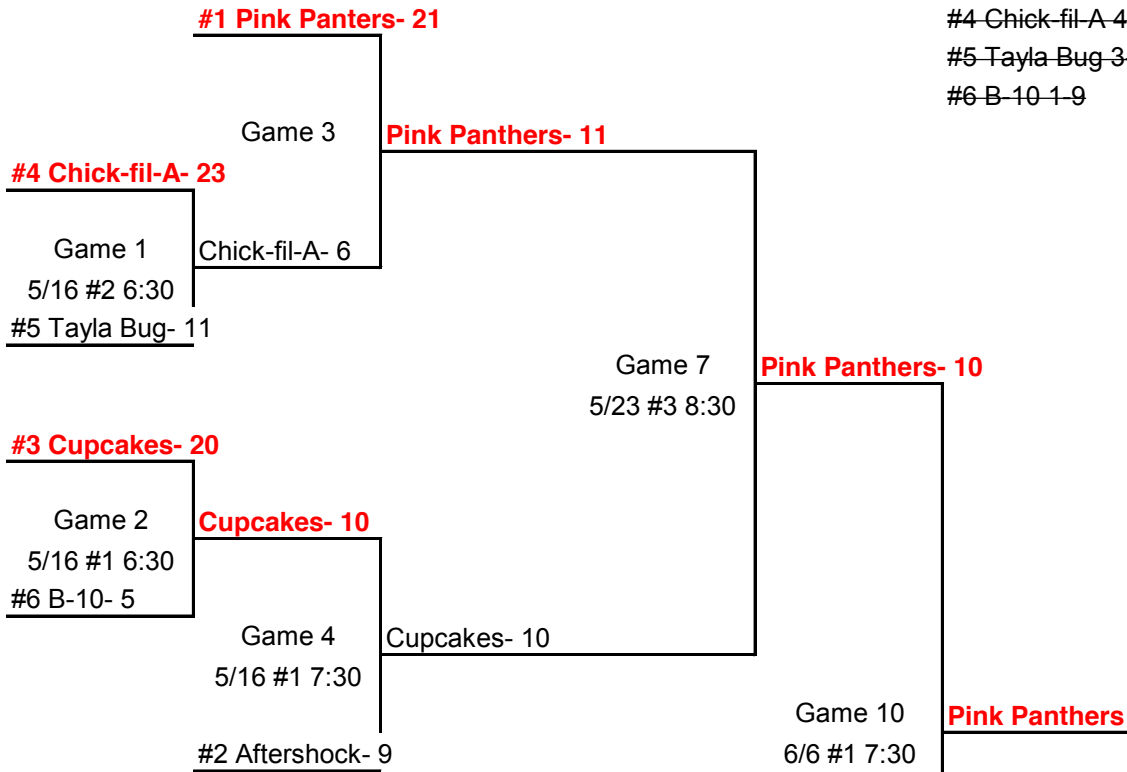

Updated as of 06/07/16

**#1 Pink Panthers 10-0**

#2 Aftershock- 6-4

#3 Cupcakes- 6-4

#4 Chick-fil-A- 4-6

#5 Tayla Bug- 3-7

#6 B-10- 1-9

## WINNERS BRACKET