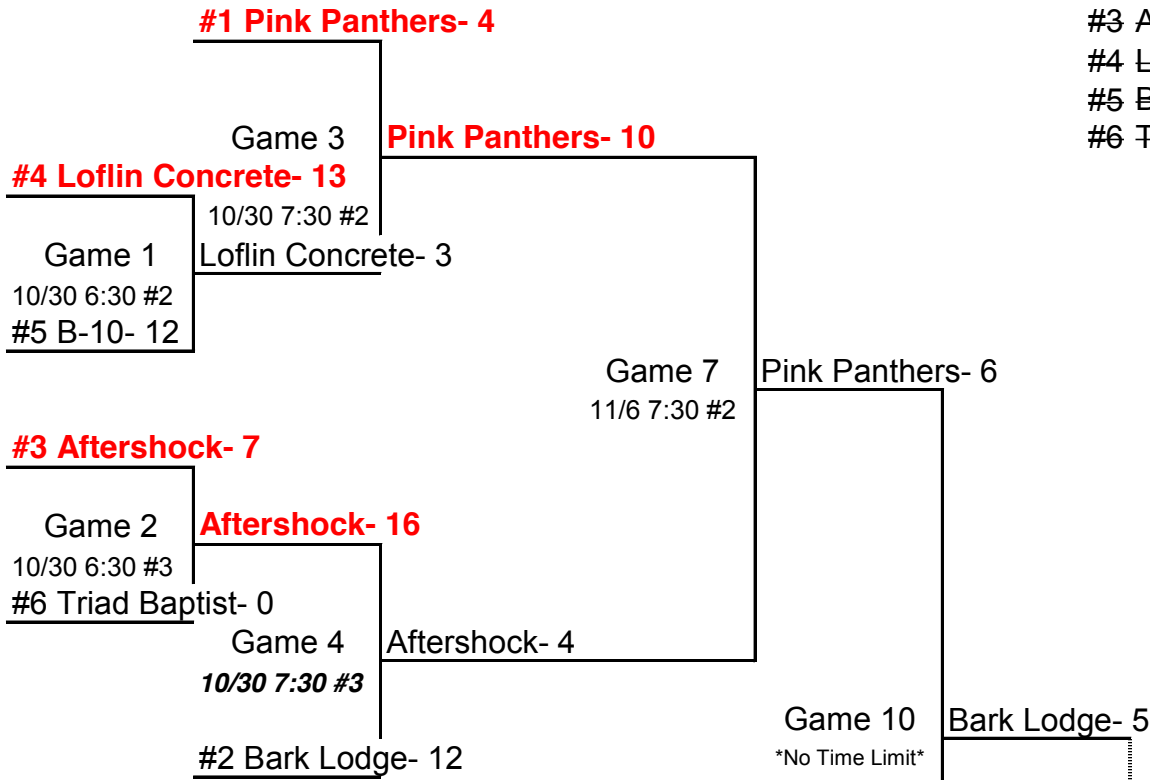

Updated as of 11/14/17

WINNERS BRACKET

#1 Pink Panthers 9-1

#2 Bark Lodge 7-3

#3 Aftershock 6-4

#4 Loflin Concrete 5-5

#5 B-10 3-7

#6 Triad Baptist 0-10

LOSERS BRACKET

Red, White & Blue- Gold Tournament

*Tournament scheduled to begin on 10/23/17

*Schedules subject to change due to incimate weather.

*Highest seeded team is ALWAYS the home team until championship game where the winner's bracket team will be the home team. If game will be a coin toss.