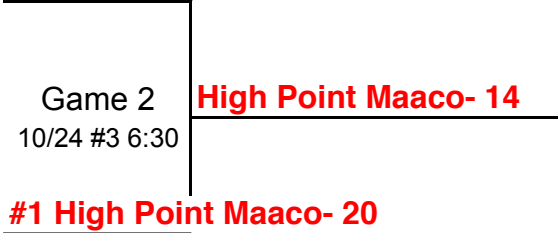

WINNERS BRACKET

LOSERS BRACKET

Red, White & Blue- Silver Tournament

*Tournament scheduled to begin on 10/23/17

*Schedules subject to change due to incimate weather.

*Highest seeded team is ALWAYS the home team until championship game where the winner's bracket team will be the home team. If game will be a coin toss.

American Gold Tournament

*Tournament scheduled to begin on 10/24/17

*Schedules subject to change due to incimate weather.

*Highest seeded team is ALWAYS the home team until championship game where the winner's bracket team will be the home team. If game will be a coin toss.

*5 Homerun Limit

Updated as of 11/16/17

WINNERS BRACKET

#1 High Point Maaco 9-1

~~#2 Crown Automotive 9-1~~

~~#3 Ppg Softball 8-2~~

~~#4 Kekambas 7-3~~

#2 Crown Automotive- 19

#4 Kekambas- 10

Game 4
10/24 #3 7:30
High Point Maaco- 18

Game 6
No Time Limit
11/14 #1 7:30
High Point Maaco

LOSERS BRACKET

Crown Automotive- 21

Game 7
No Time Limit
11/14 #1 8:30
Crown Automotive- 8

Loser 6
If First Loss