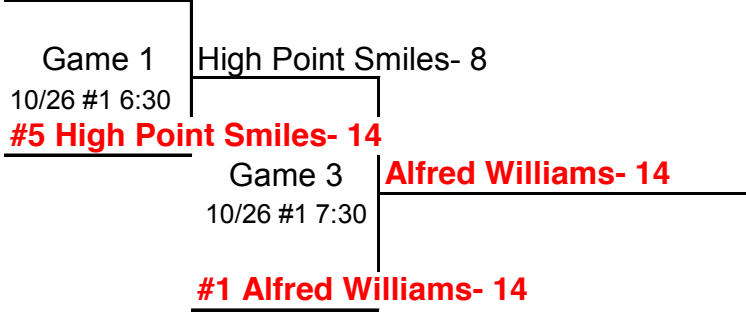

Game 5
10/26 #1 8:30
Alfred Williams- 17

#4 Sumthin Special- 10

Game 8
No Time Limit
11/2 #1 8:30
Alfred Williams

LOSERS BRACKET

Sumthin Special- 18

Alpha Dogs- 14