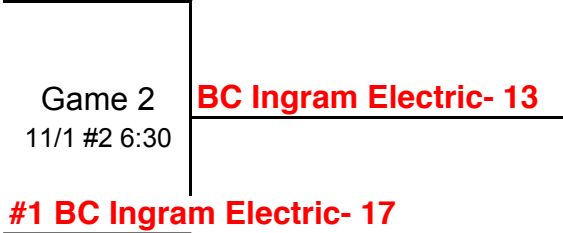

#4 Bad News Bears- 10