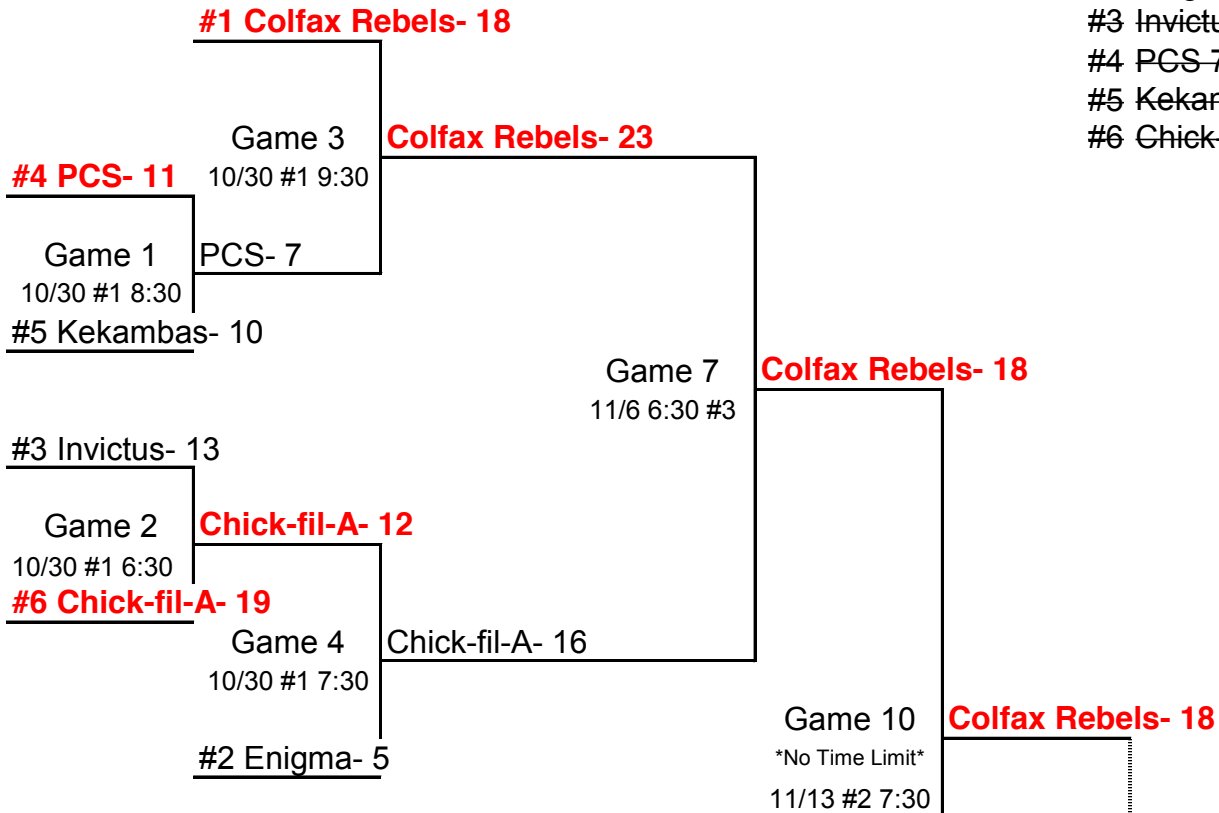

WINNERS BRACKET

LOSERS BRACKET

Red, White & Blue- Silver Tournament

*Tournament scheduled to begin on 10/23/17

*Schedules subject to change due to incimate weather.

*Highest seeded team is ALWAYS the home team until championship game where the winner's bracket team will be the home team. If game will be a coin toss.