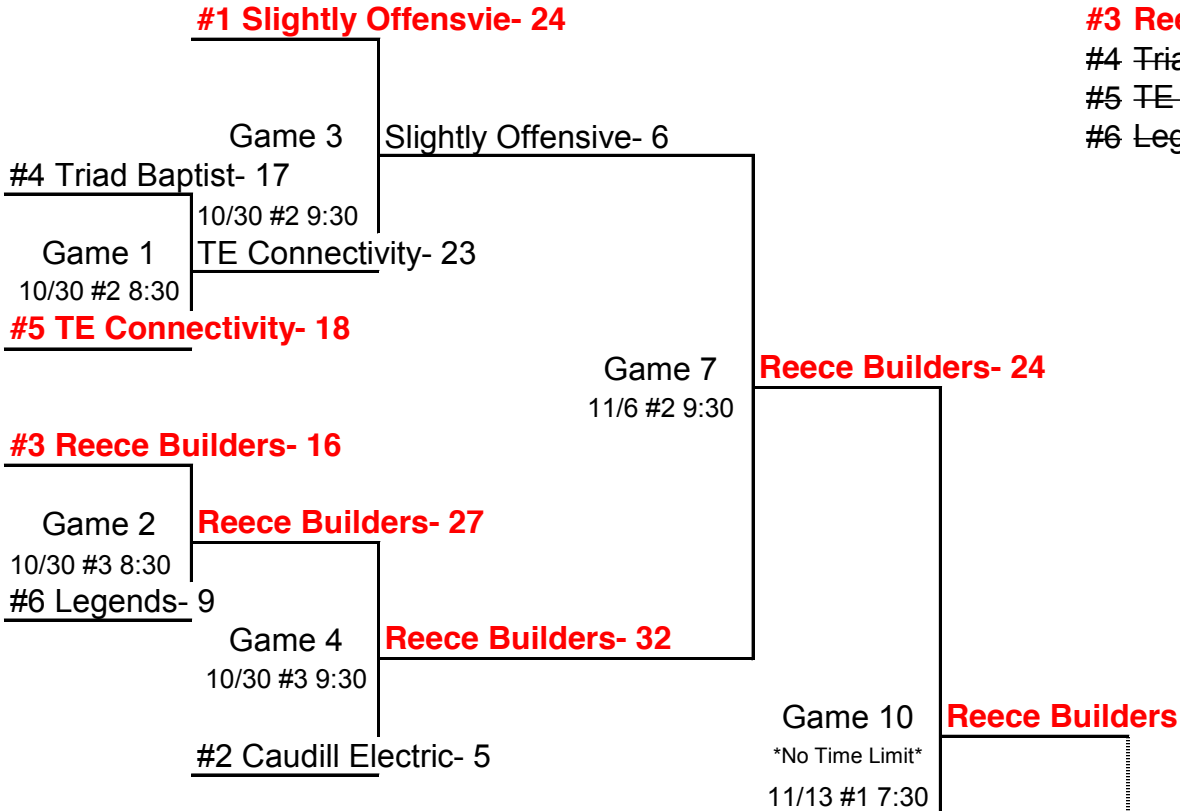

Red, White & Blue- Silver Tournament

*Tournament scheduled to begin on 10/23/17

*Schedules subject to change due to incimate weather.

*Highest seeded team is ALWAYS the home team until championship game where the winner's bracket team will be the home team. If game will be a coin toss.

*3 Homerun Limit

Updated as of 11/07/17a

WINNERS BRACKET

- #1 Slightly Offensive-4-6
- #2 Caudill Electric-3-7
- **#3 Reece Builders-3-7**
- #4 Triad Baptist-2-8
- #5 TE Connectivity-2-8
- #6 Legends-1-9

LOSERS BRACKET