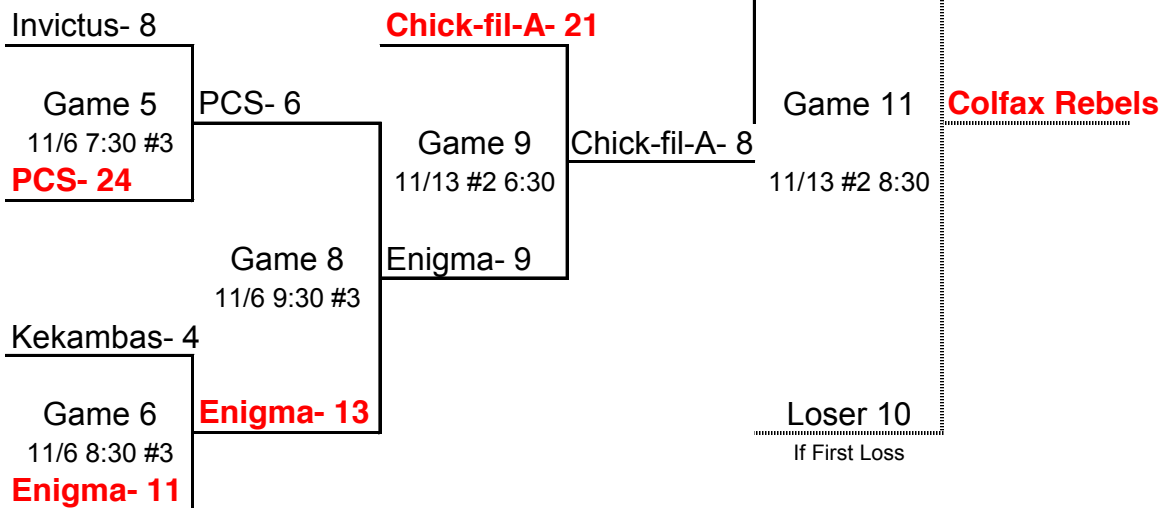

LOSERS BRACKET

Red, White & Blue- Gold Tournament

*Tournament scheduled to begin on 10/23/17

*Schedules subject to change due to incimate weather.

*Highest seeded team is ALWAYS the home team until championship game where the winner's bracket team will be the home team. If game will be a coin toss.

WINNERS BRACKET

LOSERS BRACKET

Red, White & Blue- Silver Tournament

*Tournament scheduled to begin on 10/23/17

*Schedules subject to change due to incimate weather.

*Highest seeded team is ALWAYS the home team until championship game where the winner's bracket team will be the home team. If game will be a coin toss.