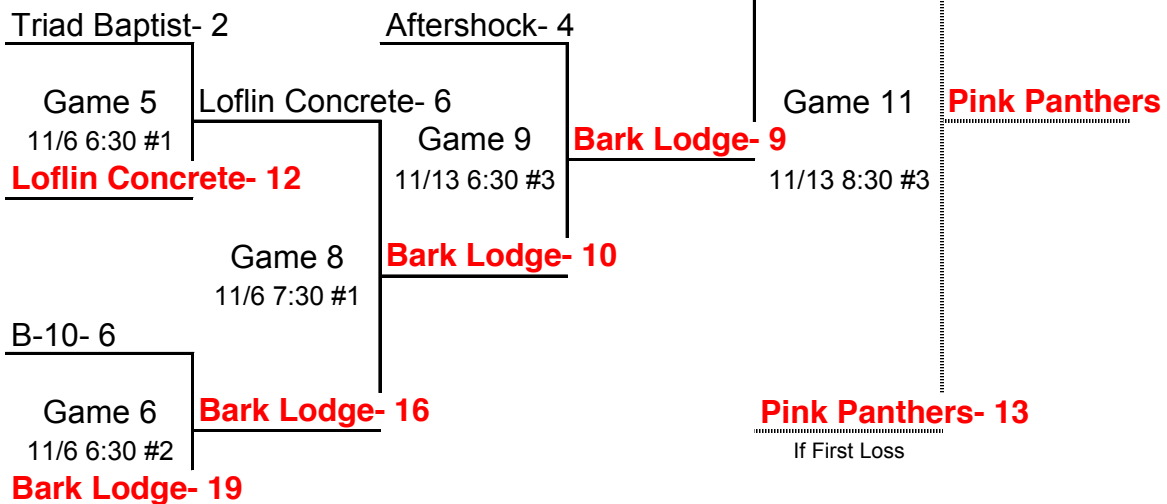

Women's Tournament

*Tournament scheduled to begin on 10/23/17

*Schedules subject to change due to incimate weather.

*Highest seeded team is ALWAYS the home team until championship game where the winner's bracket team will be the home team. If game will be a coin toss.

Updated as of 11/14/17

WINNERS BRACKET

#1 Pink Panthers 9-1

#2 Bark Lodge 7-3

#3 Aftershock 6-4

#4 Loflin Concrete 5-5

#5 B-10 3-7

#6 Triad Baptist 0-10

LOSERS BRACKET

Red, White & Blue- Gold Tournament

*Tournament scheduled to begin on 10/23/17

*Schedules subject to change due to incimate weather.

*Highest seeded team is ALWAYS the home team until championship game where the winner's bracket team will be the home team. If game will be a coin toss.