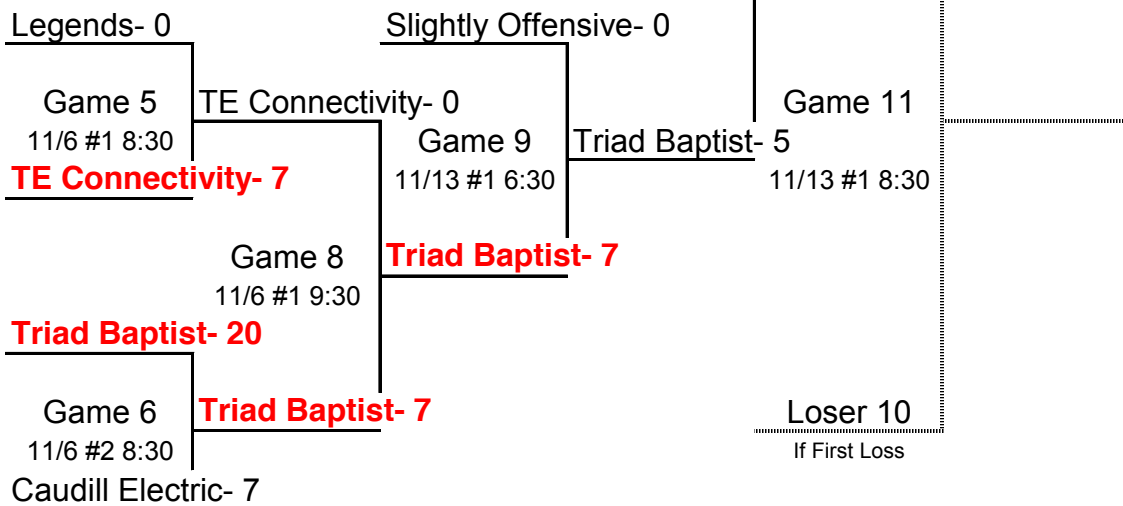

Red, White & Blue- Silver Tournament

*Tournament scheduled to begin on 10/23/17

*Schedules subject to change due to incimate weather.

*Highest seeded team is ALWAYS the home team until championship game where the winner's bracket team will be the home team. If game will be a coin toss.

*3 Homerun Limit

Updated as of 11/07/17a

WINNERS BRACKET

- #1 Slightly Offensive-4-6
- #2 Caudill Electric-3-7
- **#3 Reece Builders-3-7**
- #4 Triad Baptist-2-8
- #5 TE Connectivity-2-8
- #6 Legends-1-9

LOSERS BRACKET