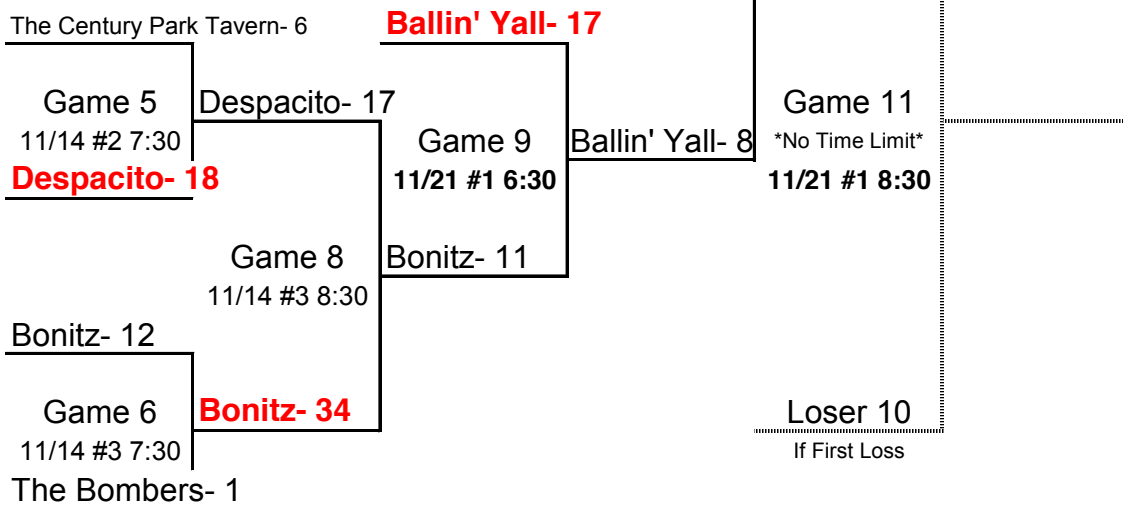

*3 Homerun Limit

Updated as of 11/21/17

WINNERS BRACKET

- #1 Despacito 5-5
- #2 Ballin' Yall 4-6
- #3 The Bombers 3-7
- #4 The Brewer's Kettle 3-7**
- #5 Bonitz 1-9
- #6 The Century Park Tavern 1-9

LOSERS BRACKET