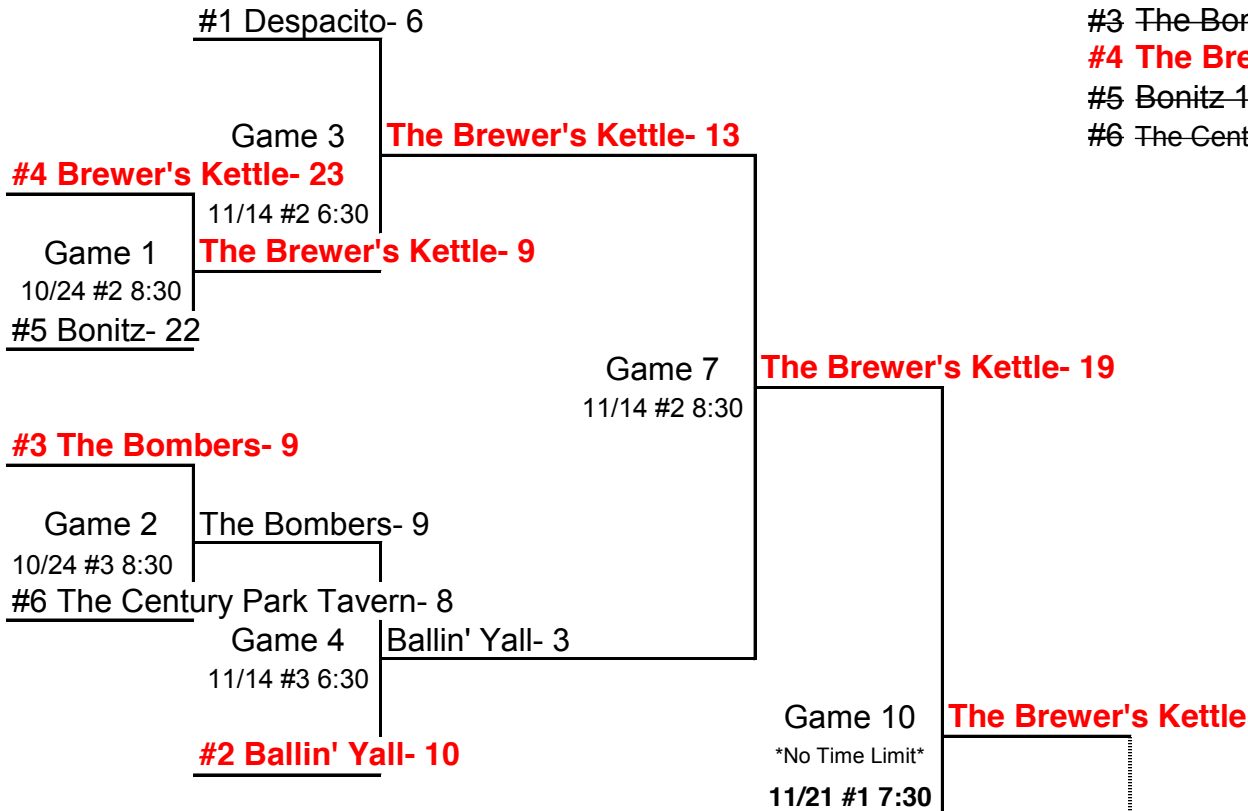

American Silver Tournament

*Tournament scheduled to begin on **10/24/17**

*Schedules subject to change due to incimate weather.

*Highest seeded team is ALWAYS the home team until championship game where the winner's bracket team will be the home team. If game will be a coin toss.

*3 Homerun Limit

Updated as of 11/21/17

WINNERS BRACKET

- #1 Despacito 5-5
- #2 Ballin' Yall 4-6
- #3 The Bombers 3-7
- #4 The Brewer's Kettle 3-7**
- #5 Bonitz 1-9
- #6 The Century Park Tavern 1-9

LOSERS BRACKET