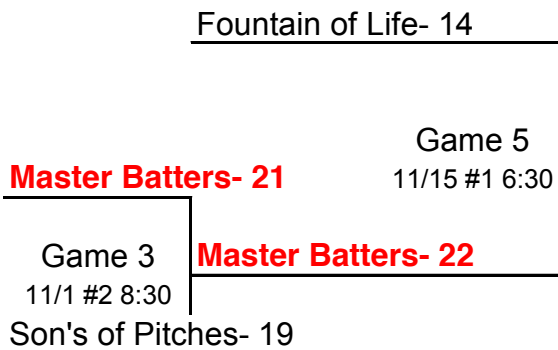

Independent Silver Tournament

*Tournament scheduled to begin on 11/01/17

*Schedules subject to change due to incimate weather.

*Highest seeded team is ALWAYS the home team until championship game where the winner's bracket team will be the home team. If game will be a coin toss.

*3 Homerun Limit

Updated as of 11/16/17

WINNERS BRACKET

- #1 Son's of Pitches 4-6
- #2 Ball Breakerz 4-6**
- #3 Master Batters 4-6
- #4 Fountain of Life 0-10

#2 Ball Breakerz- 18

#4 Fountain of Life- 12

LOSERS BRACKET

Loser 6
If First Loss

Coed Gold Tournament

*Tournament scheduled to begin on 10/26

*Schedules subject to change due to incimate weather.

*Highest seeded team is ALWAYS the home team until championship game where the winner's bracket team will be the home team. If game will be a coin toss.