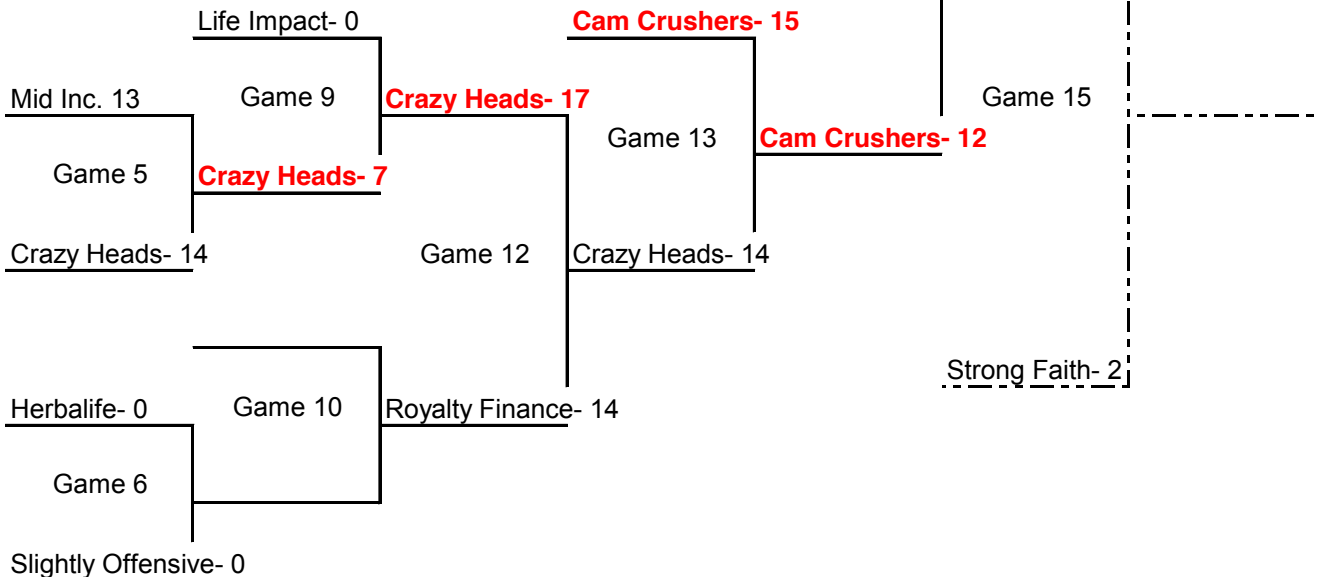

LOSERS BRACKET