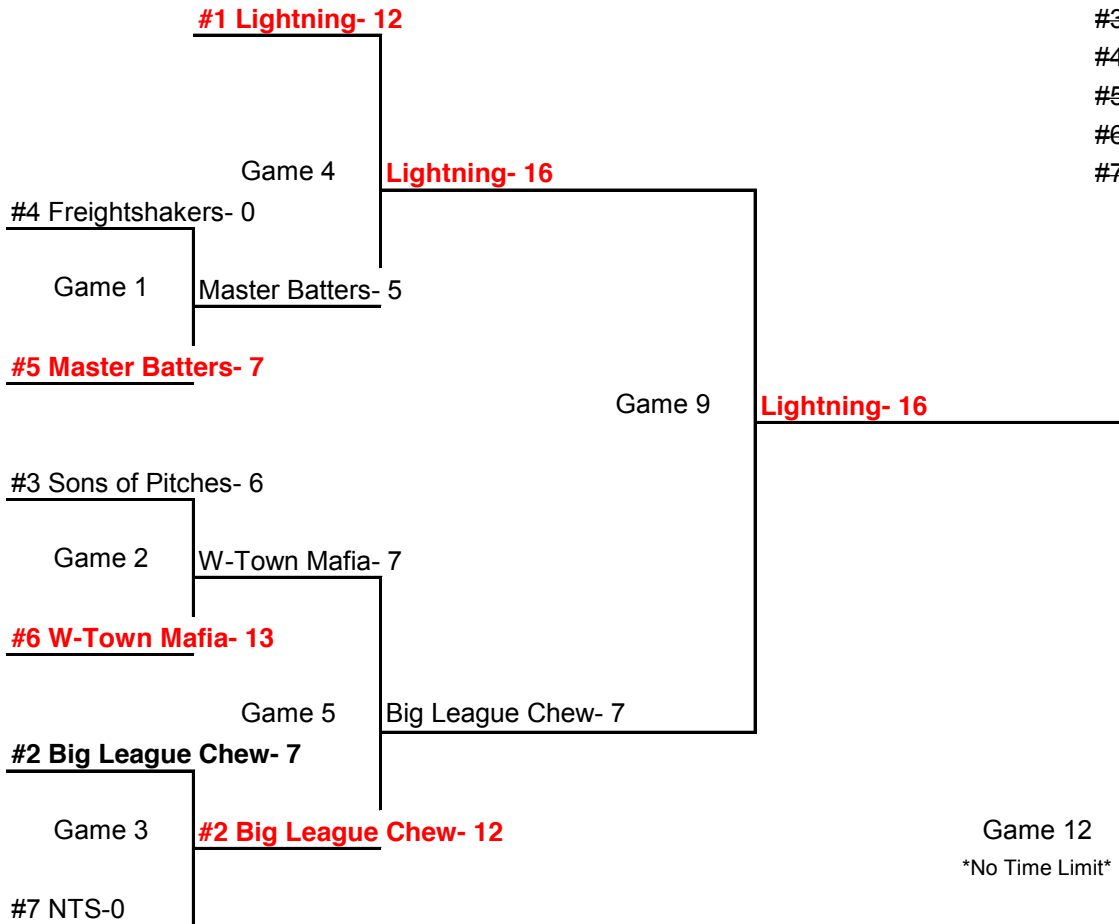

Independent League Tournament

*Tournament scheduled to begin October 28th

*Schedules subject to change due to inclement weather

*Highest seeded team is ALWAYS the home team until championship game where the winner's bracket team will be the home team. If game will be a coin toss

updated 12/10/15

WINNERS BRACKET

- #1 Lightning 8-0
- #2 Big League Chew 7-1
- #3 Sons of Pitches 6-2
- #4 Freightshakers 3-5
- #5 Master Batters 2-6
- #6 W-Town Mafia 1-7
- #7 NTS 1-7