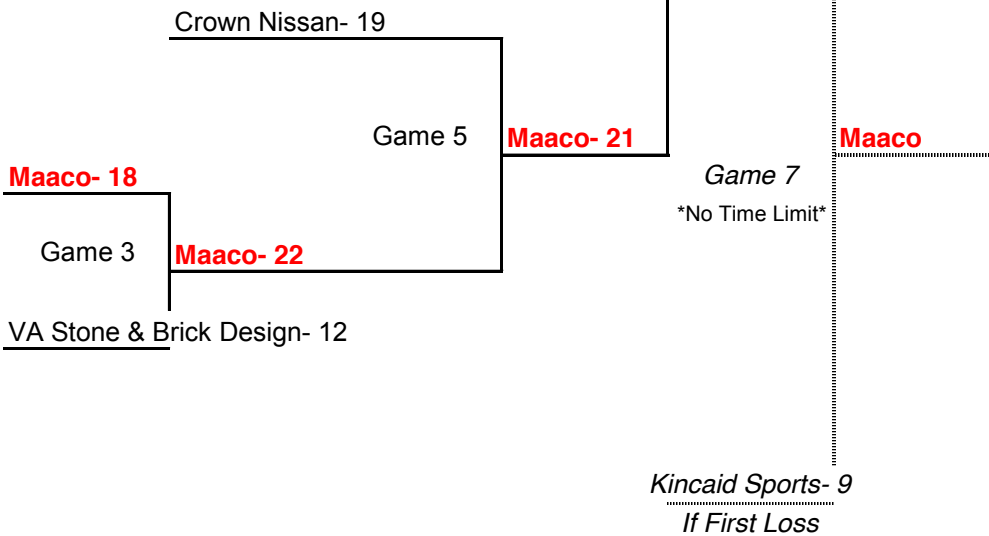

updated 11/30/15

WINNERS BRACKET

#1 Kincaid Sports 8-0

#2 Crown Nissan 7-1

#3 Maaco 6-2

#4 VA Stone & Brick Design 6-2

#2 Crown Nissan- 8

LOSERS BRACKET