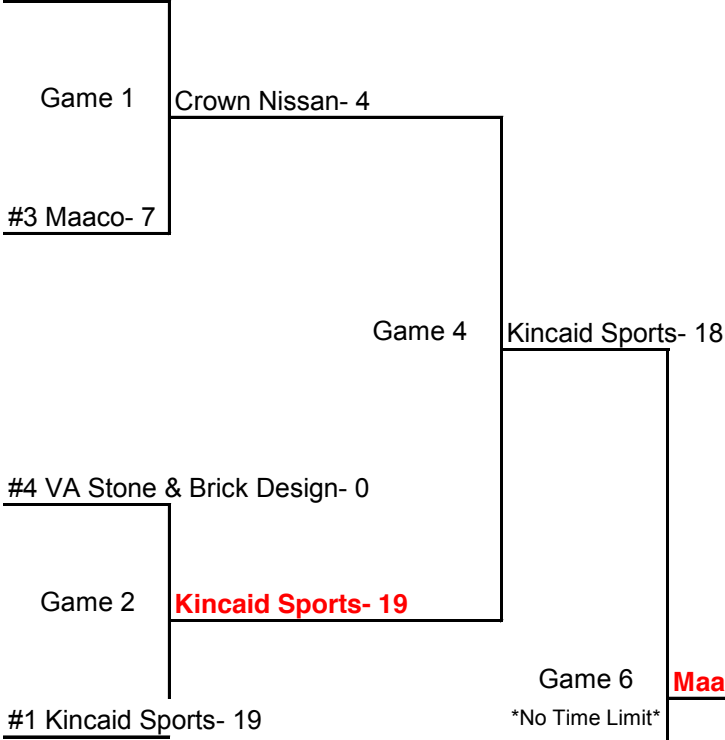

updated 11/30/15

WINNERS BRACKET

#1 Kincaid Sports 8-0

#2 Crown Nissan 7-1

#3 Maaco 6-2

#4 VA Stone & Brick Design 6-2

#2 Crown Nissan- 8

LOSERS BRACKET