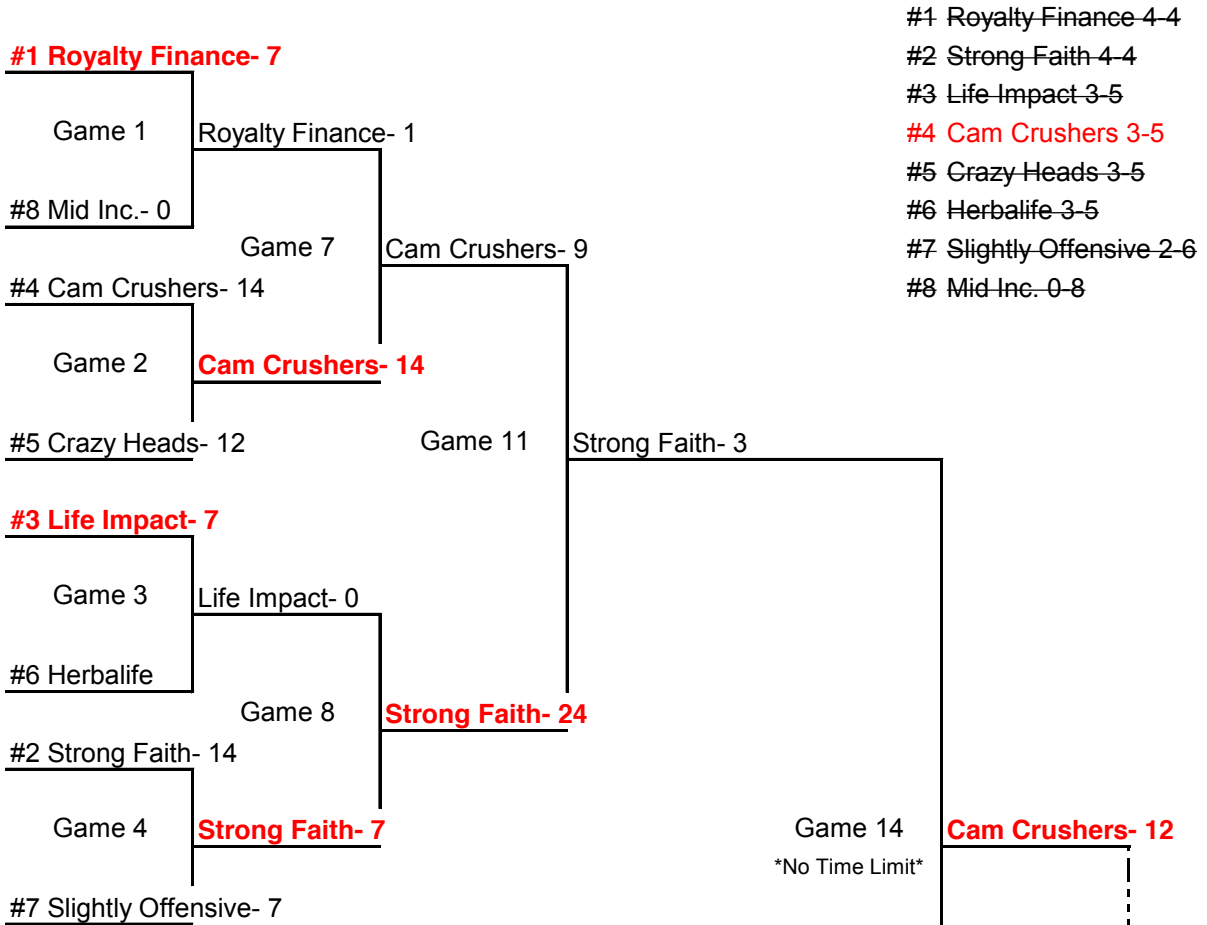

LOSERS BRACKET

Monday Silver Tournament

*Tournament scheduled to begin November 30

*Schedules subject to change due to inclimate weather

*Highest seeded team is ALWAYS the home team until championship game where the winner's bracket team will be the home team. If game will be a coin toss

*Tournament scheduled to end on Saturday, December 12th

updated 12/18/15

WINNERS BRACKET

LOSERS BRACKET

Monday Gold Tournament

*Tournament scheduled to begin November 30

*Schedules subject to change due to inclimate weather

*Highest seeded team is ALWAYS the home team until championship game where the winner's bracket team will be the home team. If game will be a coin toss

*Tournament scheduled to end on Saturday, December 12th