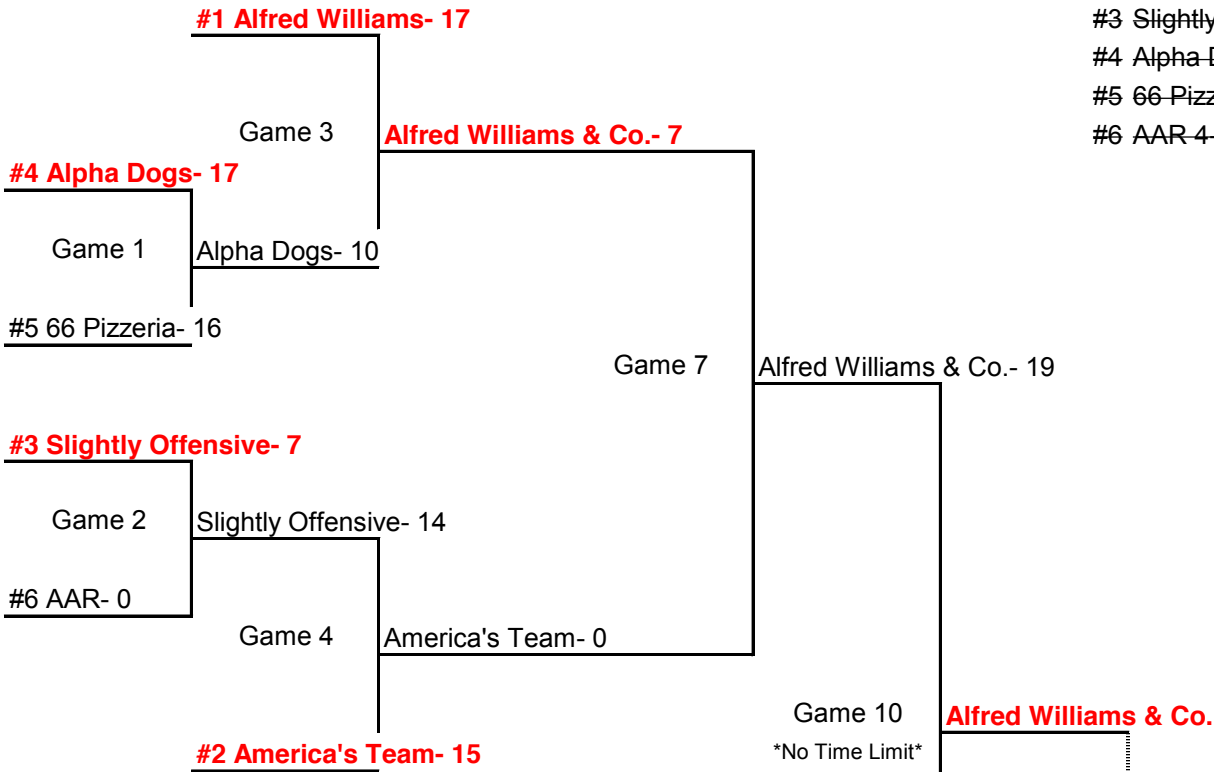

Coed Gold Tournament

*Tournament scheduled to begin on October 29th

*Schedules subject to change due to incimate weather.

*Highest seeded team is ALWAYS the home team until championship game where the winner's bracket team will be the home team. If game will be a coin toss.

*Tournament scheduled to end by Saturday, December 12th

updated 12/12/15

WINNERS BRACKET

#1 Alfred Williams & Co. 8-0

#2 America's Team 7-1

#3 Slightly Offensive 6-2

#4 Alpha Dogs 5-3

#5 66 Pizzeria 5-3

#6 AAR 4-4