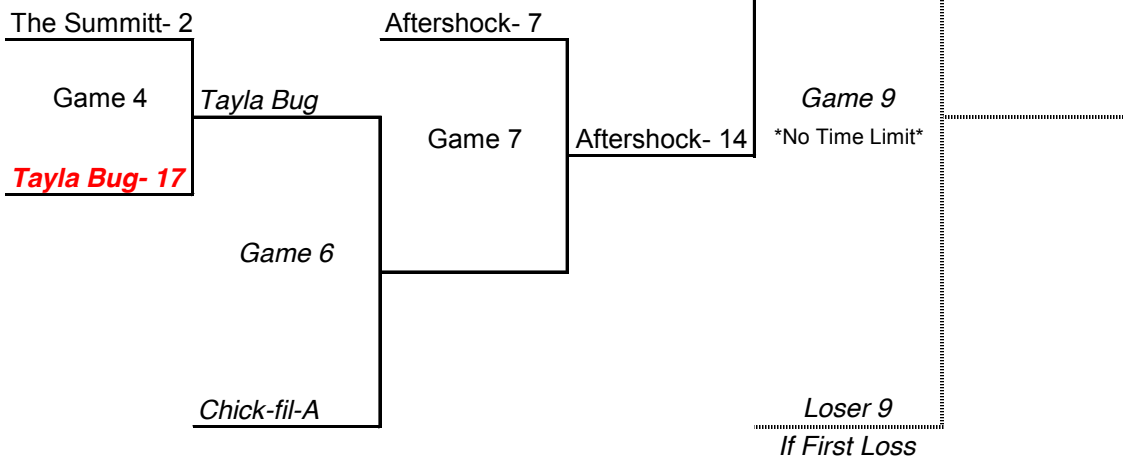

*Tournament scheduled to end by Saturday, December 12th

updated 12/08/15

WINNERS BRACKET

#1 Pink Panthers 7-1

#2 Aftershock-5-3

#3 Tayla Bug-5-3

#4 Chick-fil-A-2-6

#5 The Summit-1-7

LOSERS BRACKET

Monday Silver Tournament

*Tournament scheduled to begin November 30

*Schedules subject to change due to inclimate weather

*Highest seeded team is ALWAYS the home team until championship game where the winner's bracket team will be the home team. If game will be a coin toss