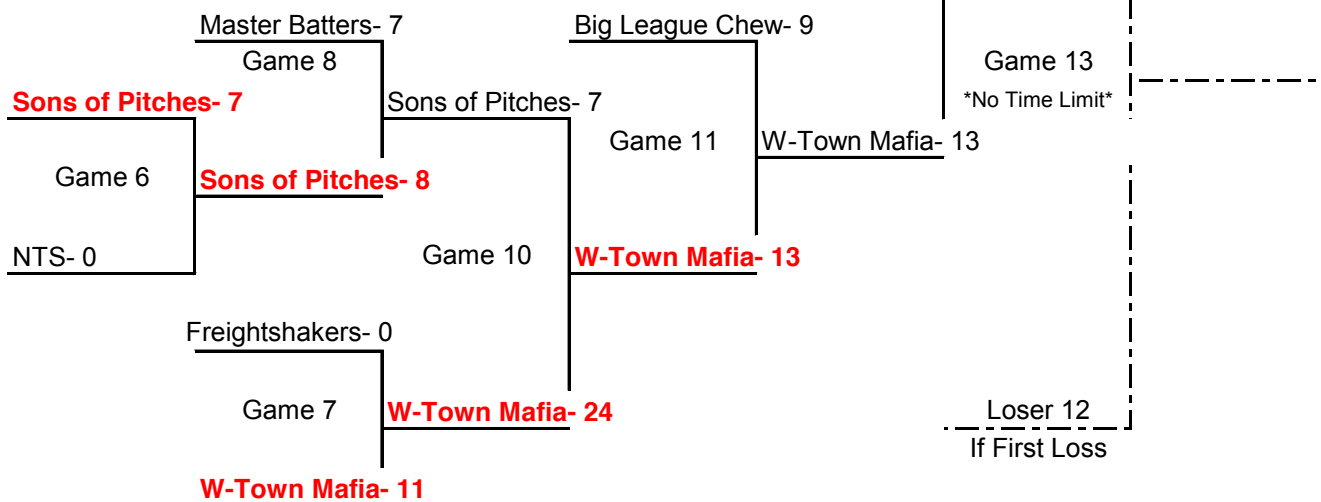

Game 14 **Dirty Boys**

No Time Limit

Dirty Boys

Game 15

No Time Limit

Loser Game 16 If

Independent League Tournament

*Tournament scheduled to begin October 28th

*Schedules subject to change due to inclement weather

*Highest seeded team is ALWAYS the home team until championship game where the winner's bracket team will be the home team. If game will be a coin toss

updated 12/10/15

WINNERS BRACKET

- #1 Lightning 8-0
- #2 Big League Chew 7-1
- #3 Sons of Pitches 6-2
- #4 Freightshakers 3-5
- #5 Master Batters 2-6
- #6 W-Town Mafia 1-7
- #7 NTS 1-7

LOSERS BRACKET

Coed Gold Tournament