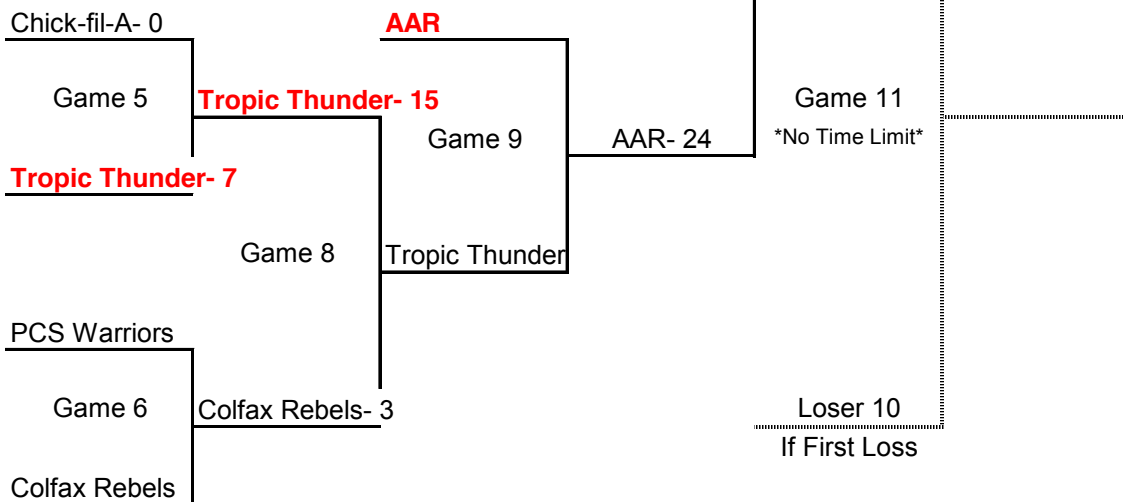

LOSERS BRACKET