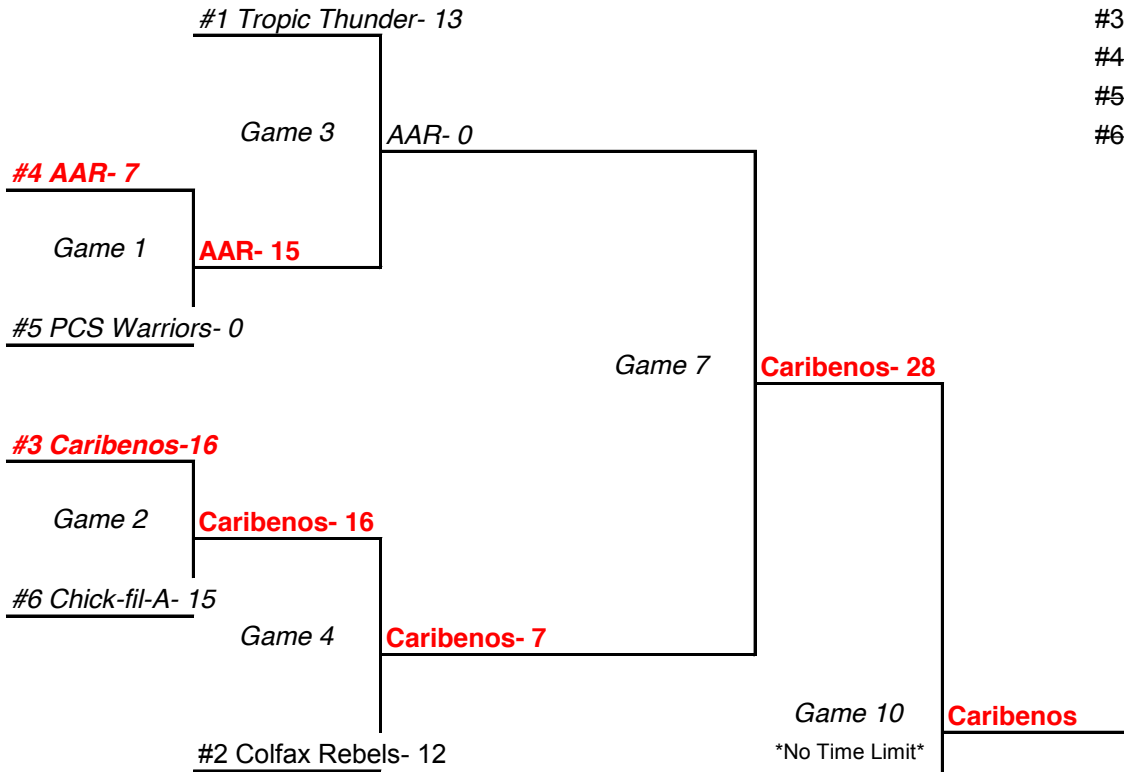

Monday Gold Tournament

*Tournament scheduled to begin November 30

*Schedules subject to change due to inclimate weather

*Highest seeded team is ALWAYS the home team until championship game where the winner's bracket team will be the home team. If game will be a coin toss

*Tournament scheduled to end on Saturday, December 12th

updated 12/18/15

WINNERS BRACKET

- #1 Tropic Thunder 7-1
- #2 Colfax Rebels 7-1
- #3 Caribenos 7-1
- #4 AAR 6-2
- #5 PCS Warriors 6-2
- #6 Chick-fil-A 5-3