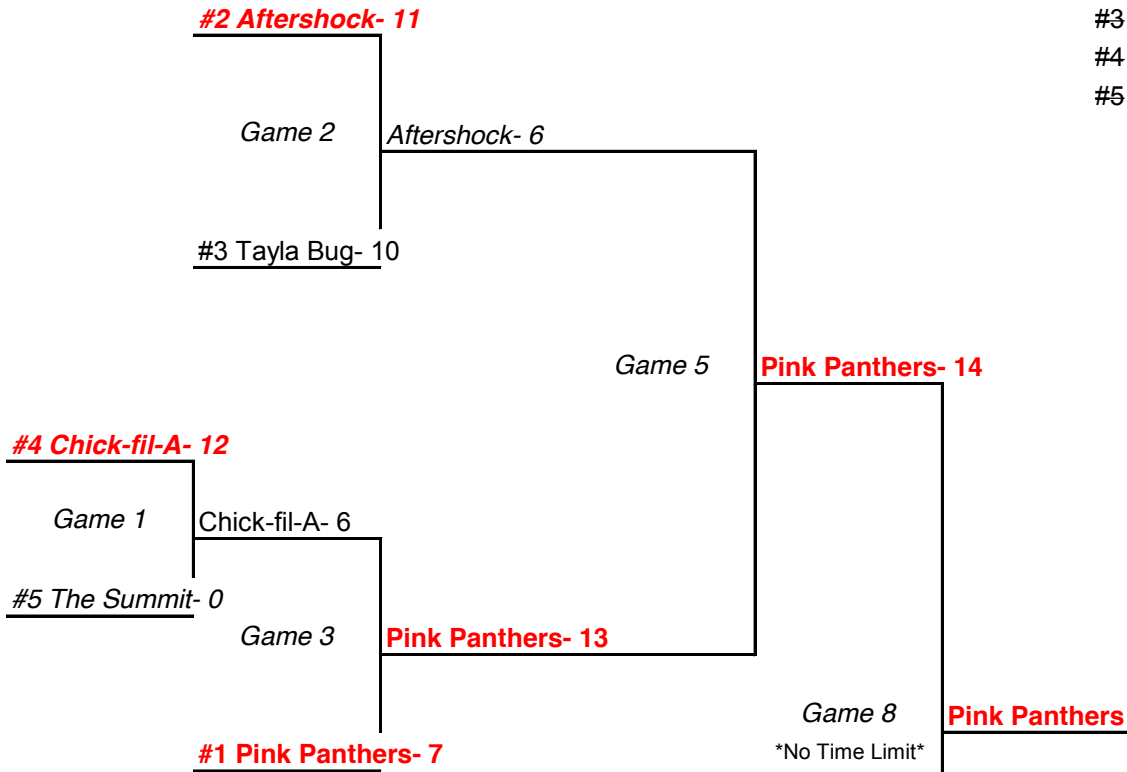

*Tournament scheduled to end by Saturday, December 12th

updated 12/08/15

WINNERS BRACKET

#1 Pink Panthers 7-1

#2 Aftershock-5-3

#3 Tayla Bug-5-3

#4 Chick-fil-A-2-6

#5 The Summit-1-7