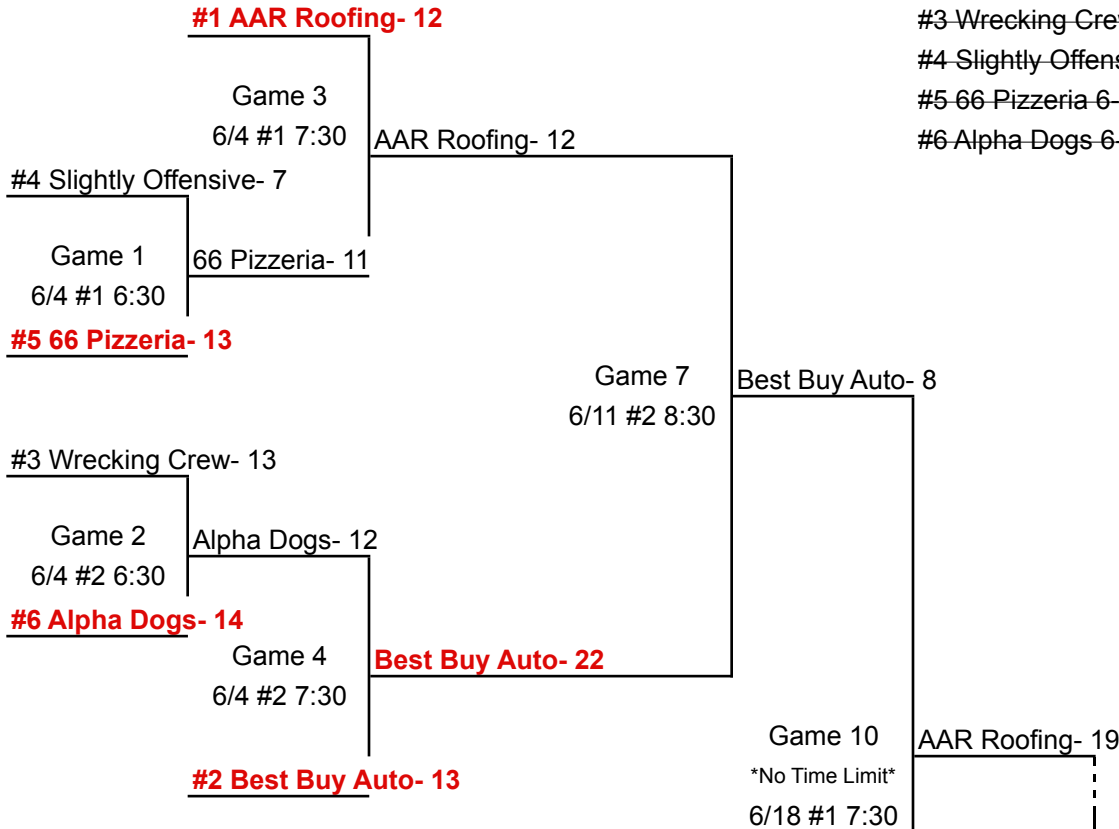

Tournament- Coed Gold

*Tournament scheduled to begin on June 4th.

*Schedules subject to change due to incimate weather.

*Highest seeded team is ALWAYS the home team until championship game where the winner's bracket team will be the home team. If game will be a coin toss.

*Note that inclement weather games may be scheduled on the following Wednesday.

*2 Homeruns

updated 6/19/15

WINNERS BRACKET

#1 AAR-Roofing-10-0

#2 Best Buy Auto Sales 7-3

#3-Wrecking-Crew-7-3

#4 Slightly-Offensive-7-2

#5-66-Pizzeria-6-4

#6-Alpha-Dogs-6-4

LOSERS BRACKET