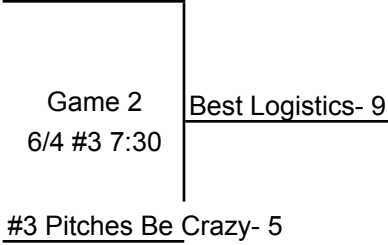

Tournament- Coed Silver

*Tournament scheduled to begin on June 4th.

*Schedules subject to change due to incimate weather.

*Highest seeded team is ALWAYS the home team until championship game where the winner's bracket team will be the home team. If game will be a coin toss.

*Note that inclement weather games may be scheduled on the following Wednesday.

*2 Homeruns

updated 6/19/15

WINNERS BRACKET

#1 Carolina Mustangs 3-7

#2 Best Logistics 3-7

#3 Pitches Be Crazy 3-7

#4 Tar Devils 2-8

#5 Wagner Financial 1-9

#2 Best Logistics- 14

Game 5
6/11 #2 7:30

Carolina Mustangs- 11

#4 Tar Devils- 13

Game 1
6/4 #3 6:30

Wagner Financial- 8

#5 Wagner Financial- 14

Game 3
6/11 #2 6:30

Carolina Mustangs- 10

#1 Carolina Mustangs- 9

Game 8
No Time Limit
6/18 #1 7:30

Carolina Mustangs

LOSERS BRACKET

Tar Devils- 8

Game 4
6/11 #1 7:30

Pitches Be Crazy- 6

Pitches Be Crazy- 9

Best Logistics- 6

Game 7
6/18 #1 6:30

Pitches Be Crazy- 1

Game 6
6/11 #1 8:30

Pitches Be Crazy- 9

Wagner Financial- 4

Game 9
If Game
No Time Limit

If First Loss