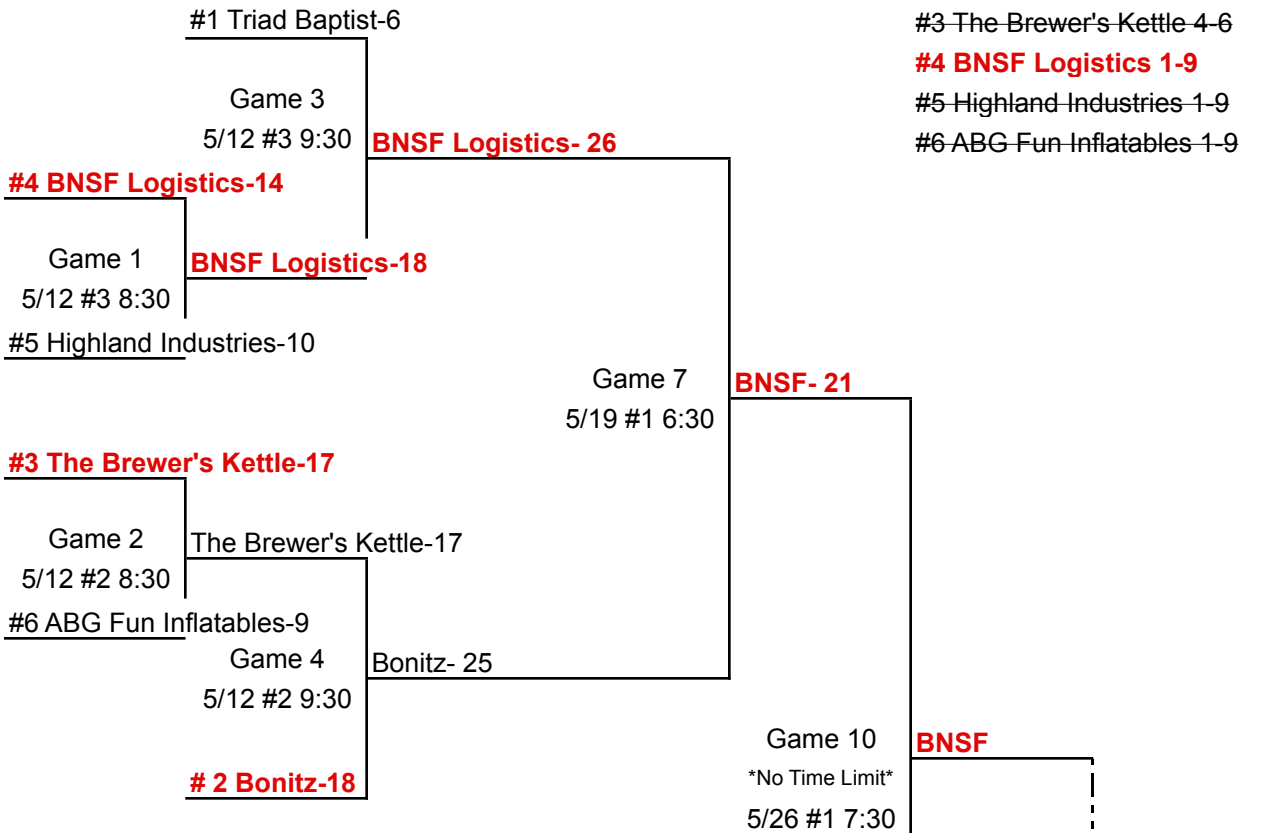

Tournament- Tuesday Bronze

*Tournament scheduled to begin on May 12th

*Schedules subject to change due to incimate weather.

*Highest seeded team is ALWAYS the home team until championship game where the winner's bracket team will be the home team. If game will be a coin toss.

*Note that inclement weather games may be scheduled on the following Wednesday.

*3 Homeruns

updated 5/27/15

WINNERS BRACKET

- #1 Triad Baptist-5-5
- #2 Bonitz-5-5
- #3 The Brewer's Kettle-4-6
- **#4 BNSF Logistics-1-9**
- #5 Highland Industries-1-9
- #6 ABG Fun Inflatables-1-9

LOSERS BRACKET