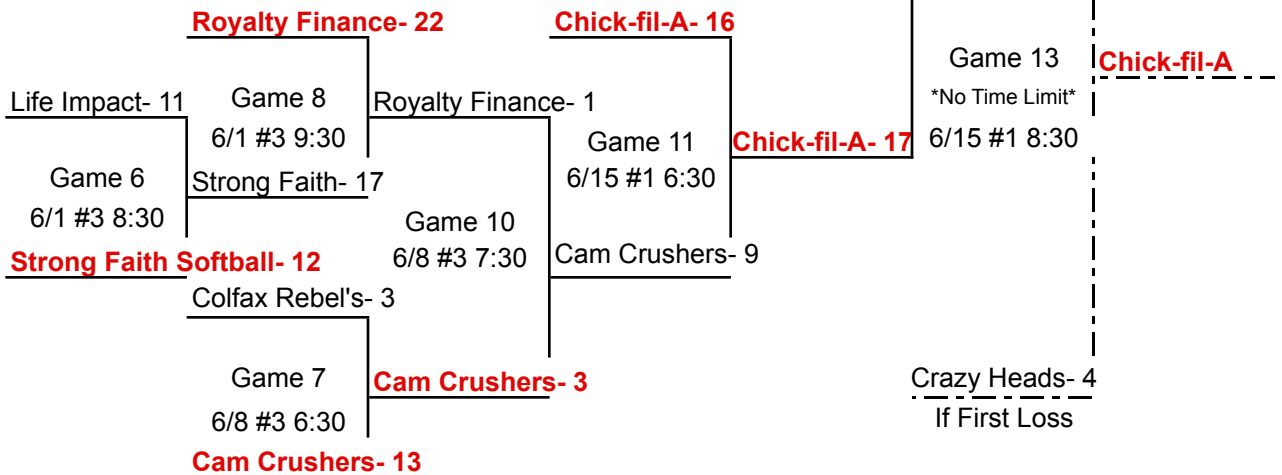

LOSERS BRACKET

Tournament- Monday Silver

*Tournament scheduled to begin on May 18th

*Schedules subject to change due to incimate weather.

*Highest seeded team is ALWAYS the home team until championship game where the winner's bracket team will be the home team. If game will be a coin toss.