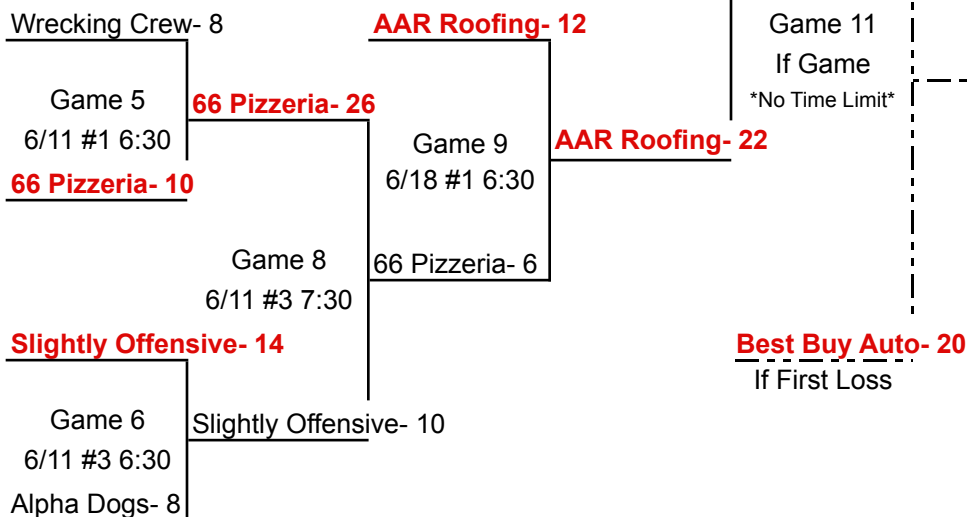

Tournament- Coed Gold

*Tournament scheduled to begin on June 4th.

*Schedules subject to change due to incimate weather.

*Highest seeded team is ALWAYS the home team until championship game where the winner's bracket team will be the home team. If game will be a coin toss.

*Note that inclement weather games may be scheduled on the following Wednesday.

*2 Homeruns

updated 6/19/15

WINNERS BRACKET

#1 AAR-Roofing-10-0

#2 Best Buy Auto Sales 7-3

#3-Wrecking-Crew-7-3

#4 Slightly-Offensive-7-2

#5-66-Pizzeria-6-4

#6-Alpha-Dogs-6-4

LOSERS BRACKET