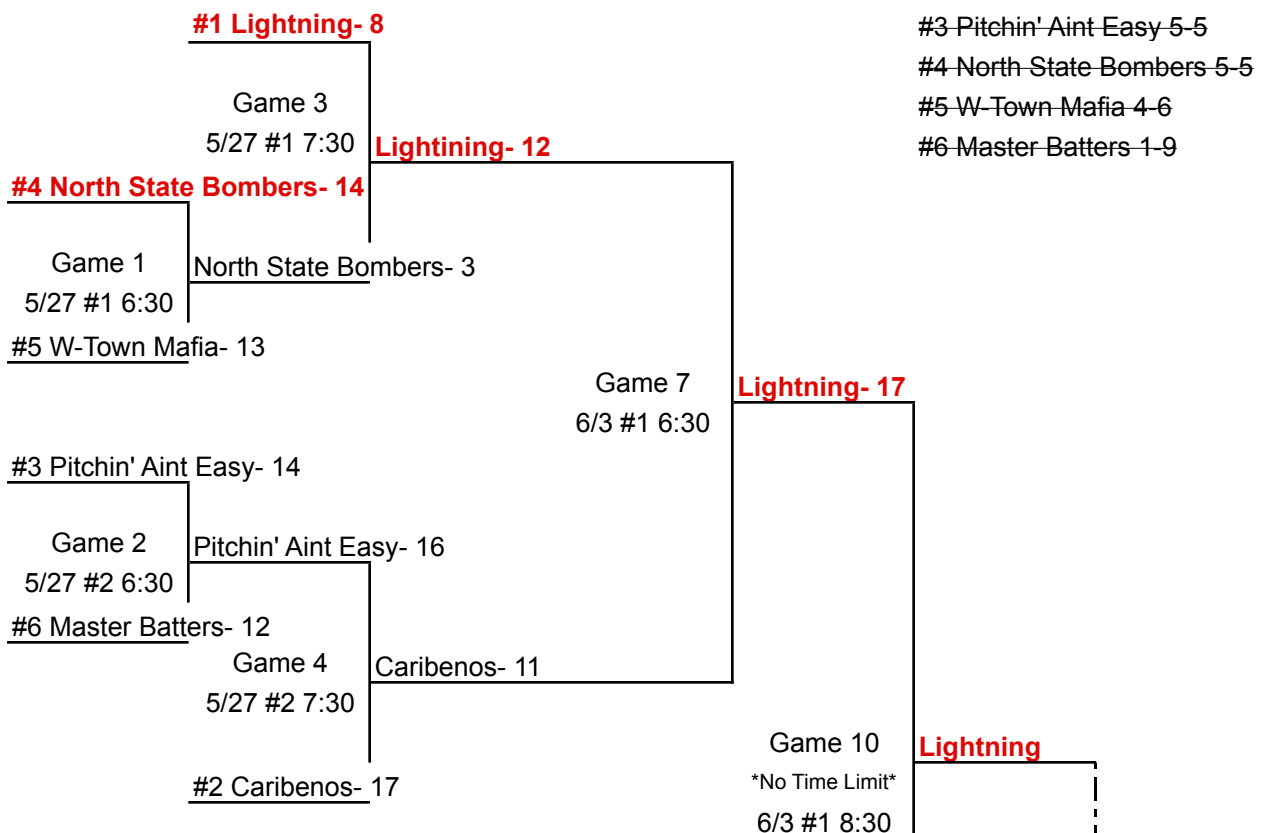

#5 W-Town Mafia 4-6

#6 Master Batters 1-9

LOSERS BRACKET

Master Batters- 15

Caribenos- 14

Master Batters- 17

North State Bombers- 3

W-Town Mafia- 18