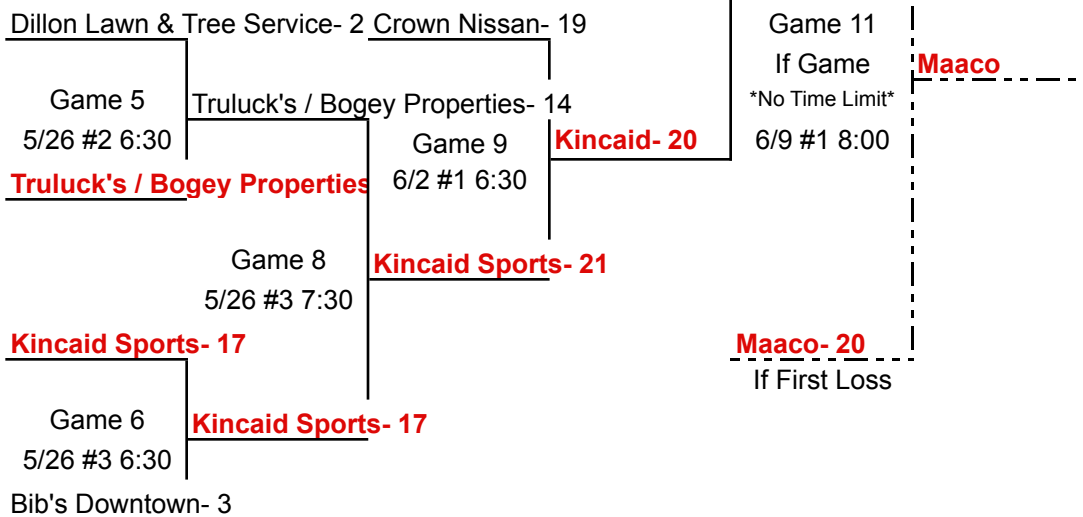

*Note that inclement weather games may be scheduled on the following Wednesday.

***5 Homeruns**

updated 6/10/15

WINNERS BRACKET

- #1 Truluck's / Bogey Properties- 9-1
- #2 Bib's Downtown- 9-1
- #3 Dillon Lawn & Tree Service- 9-1
- #4 Kincaid Sports- 7-3
- #5 Crown Nissan- 7-3
- #6 Maaco- 4-6**

LOSERS BRACKET

Tournament- Tuesday Silver

*Tournament scheduled to begin on May 12th

*Schedules subject to change due to incimate weather.

*Highest seeded team is ALWAYS the home team until championship game where the winner's bracket team will be the home team. If game will be a coin toss.