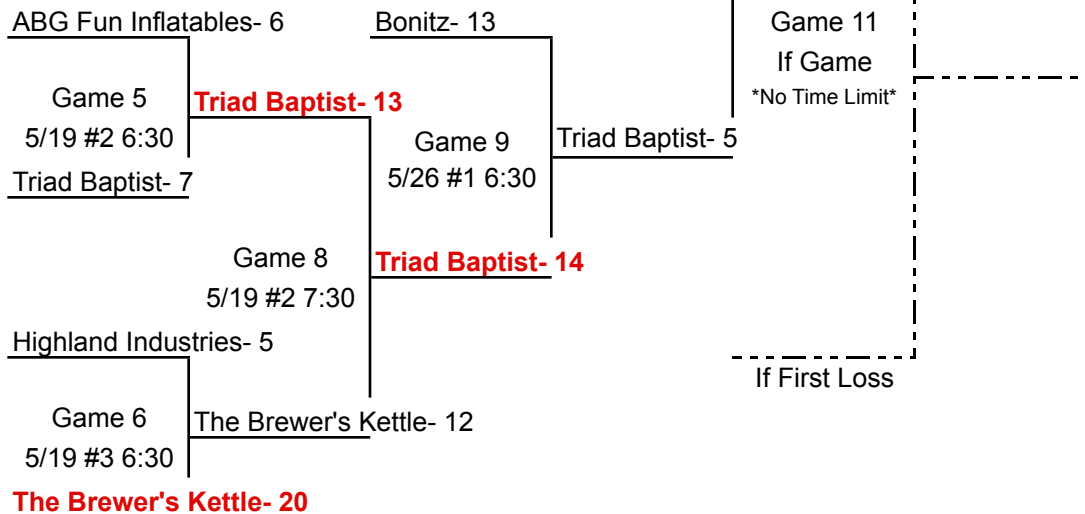

*Schedules subject to change due to incimate weather.

*Highest seeded team is ALWAYS the home team until championship game where the winner's bracket team will be the home team. If game will be a coin toss.

LOSERS BRACKET

Tournament- Wednesday Men

*Tournament scheduled to begin on May 27th

*Schedules subject to change due to incimate weather.

*Highest seeded team is ALWAYS the home team until championship game where the winner's bracket team will be the home team. If game will be a coin toss.