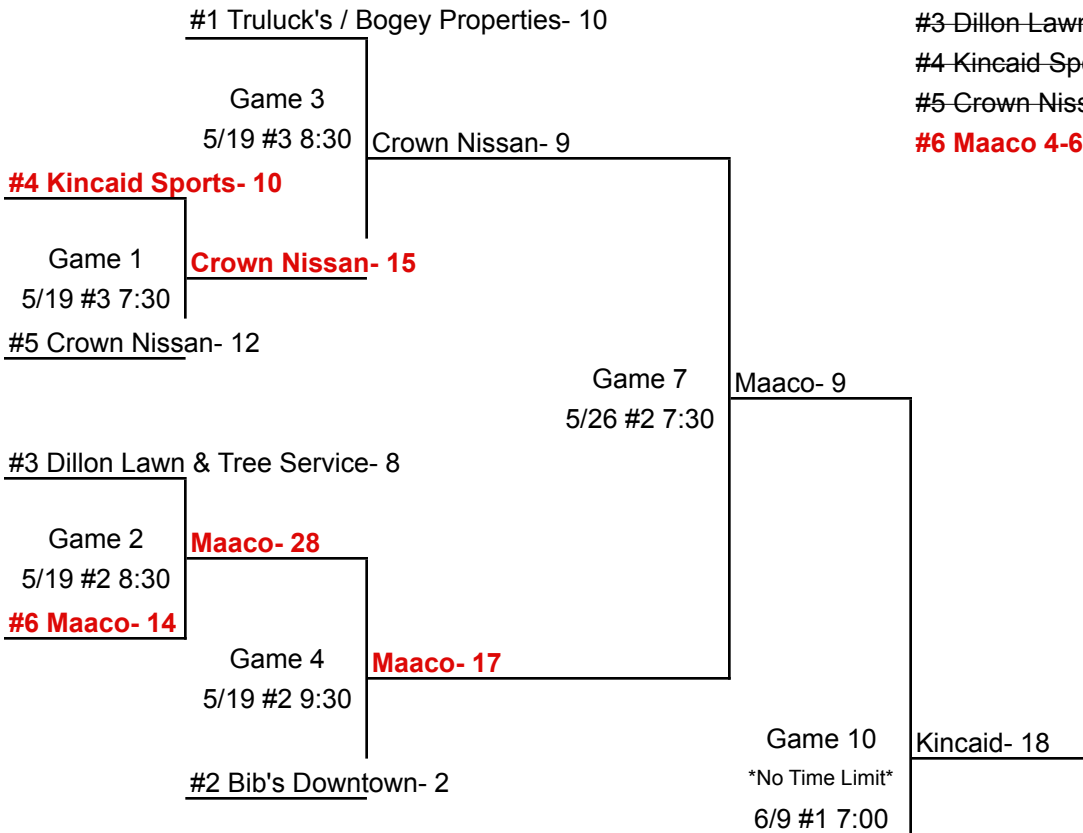

Tournament- Tuesday Gold

*Tournament scheduled to begin on May 19th

*Schedules subject to change due to incimate weather.

*Highest seeded team is ALWAYS the home team until championship game where the winner's bracket team will be the home team. If game will be a coin toss.

*Note that inclement weather games may be scheduled on the following Wednesday.

*5 Homeruns

updated 6/10/15

WINNERS BRACKET

- #1 Truluck's / Bogey Properties- 9-1
- #2 Bib's Downtown- 9-1
- #3 Dillon Lawn & Tree Service- 9-1
- #4 Kincaid Sports- 7-3
- #5 Crown Nissan- 7-3
- **#6 Maaco- 4-6**

LOSERS BRACKET