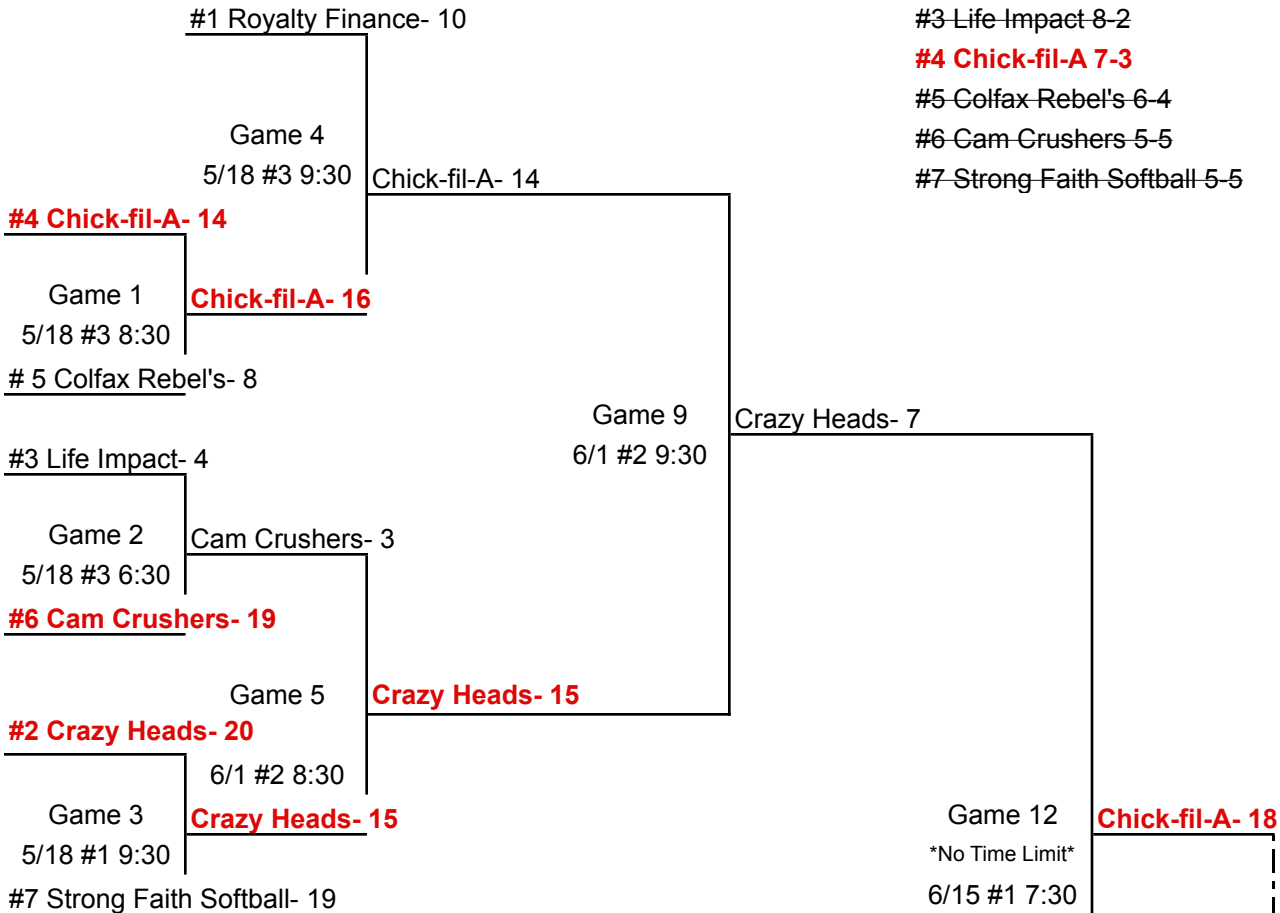

Tournament- Monday Gold

*Tournament scheduled to begin on May 18th

*Schedules subject to change due to incimate weather.

*Highest seeded team is ALWAYS the home team until championship game where the winner's bracket team will be the home team. If game will be a coin toss.

*Note that inclement weather games may be scheduled on the following Wednesday.

*3 Homeruns

updated 6/17/15

WINNERS BRACKET

- #1 Royalty Finance 9-1
- #2 Crazy Heads 8-2
- #3 Life Impact 8-2
- **#4 Chick-fil-A 7-3**
- #5 Colfax Rebel's 6-4
- #6 Cam Crushers 5-5
- #7 Strong Faith Softball 5-5