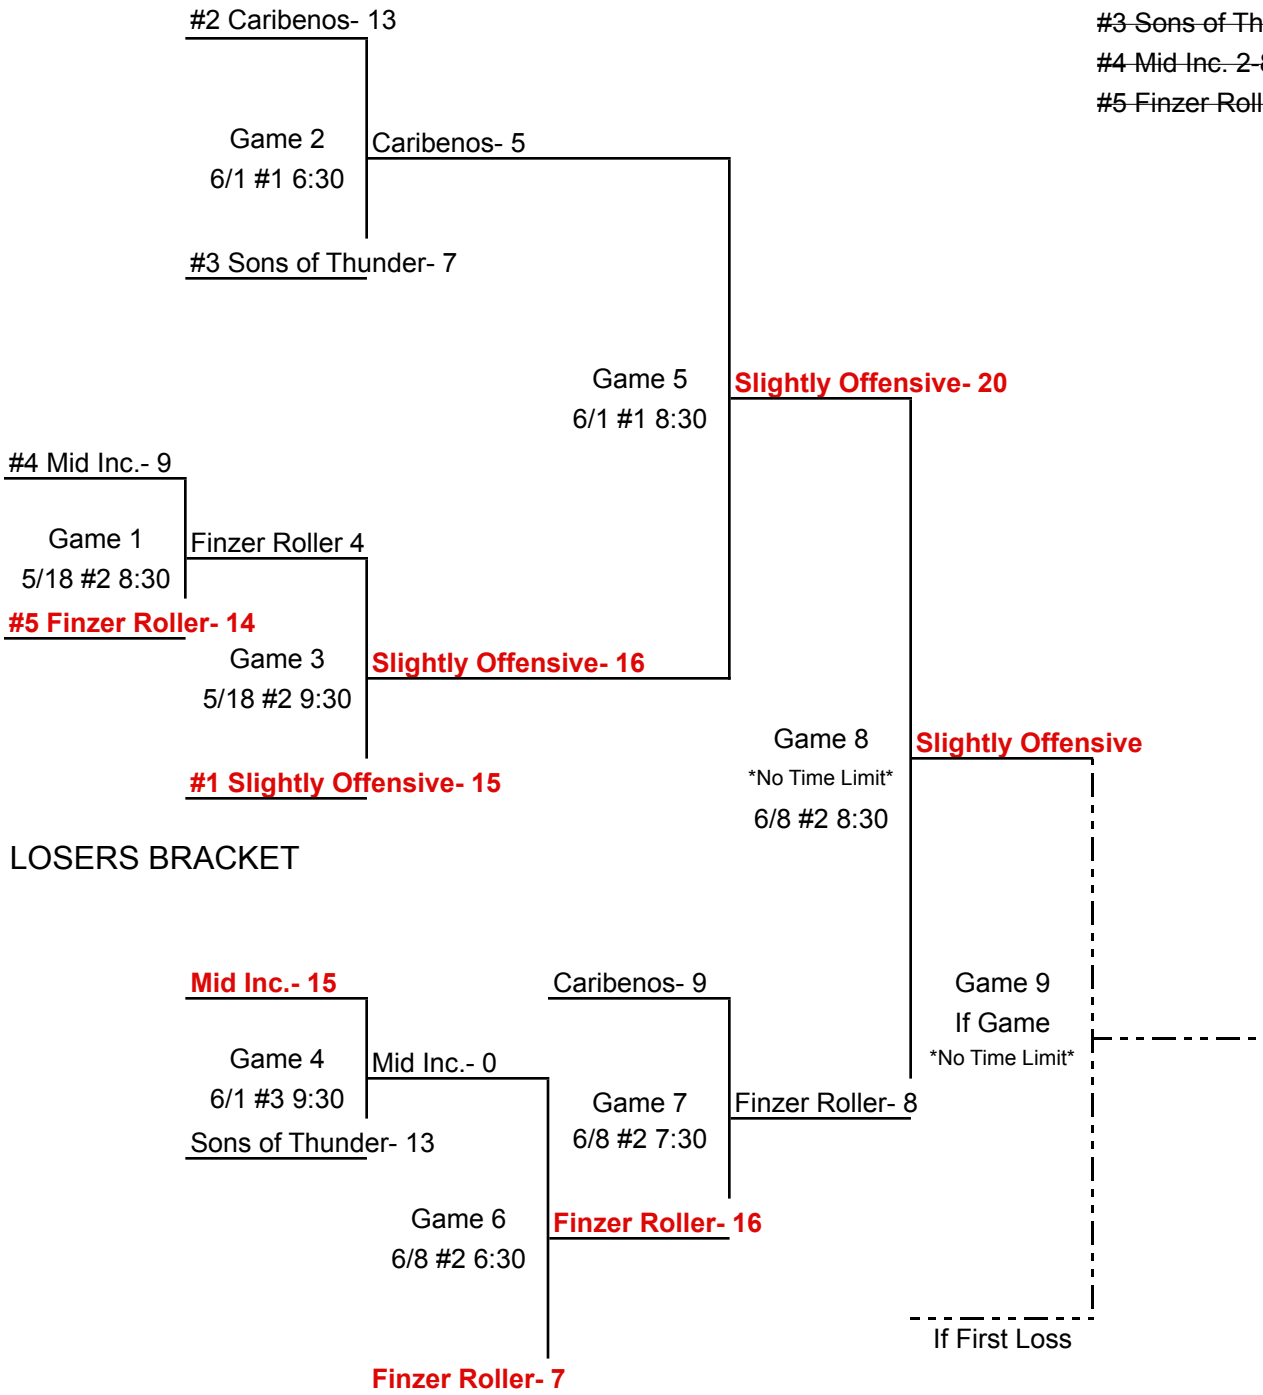

Tournament- Monday Silver

*Tournament scheduled to begin on May 18th

*Schedules subject to change due to incimate weather.

*Highest seeded team is ALWAYS the home team until championship game where the winner's bracket team will be the home team. If game will be a coin toss.

*Note that inclement weather games may be scheduled on the following Wednesday.

*3 Homeruns

updated 6/10/15

WINNERS BRACKET

#1 Slightly Offensive 4-6

#2 Caribenos 3-7

#3 Sons of Thunder 2-8

#4 Mid Inc. 2-8

#5 Finzer Roller 1-9