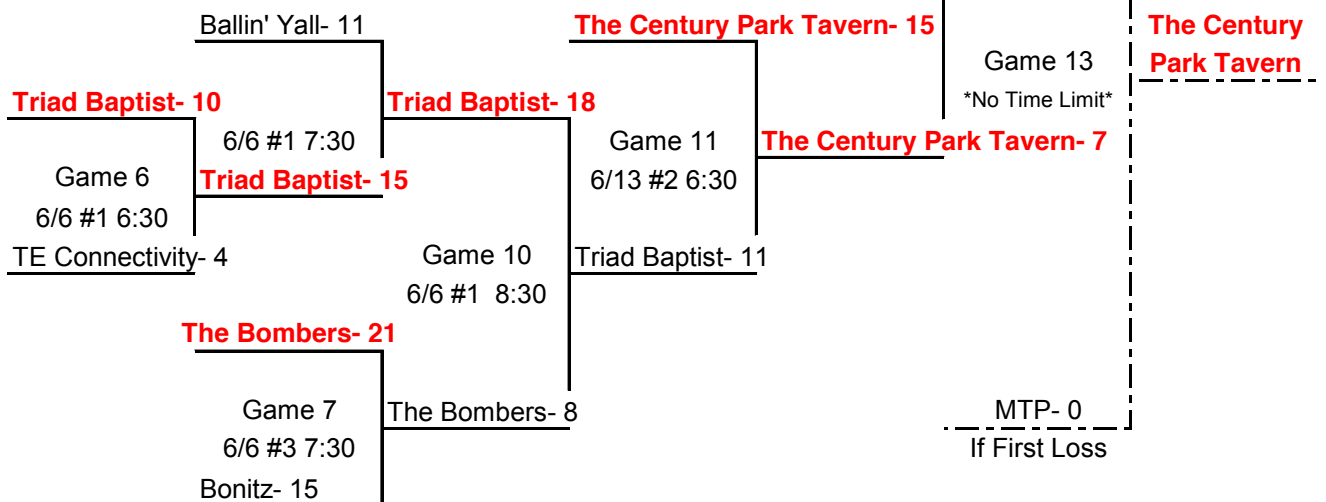

*Schedules subject to change due to incimate weather

*Highest seeded team is ALWAYS the home team until championship game where the winner's bracket team will be the home team. If game will be a coin toss

Updated as of 06/14/17

WINNERS BRACKET

- #1 MTP-5-5
- #2 Bonitz-5-5
- #3 Triad Baptist-4-6
- #4 Ballin' Yall-4-6
- #5 The Bombers-4-6
- #6 The Century Park Tavern-3-7**
- #7 TE Connectivity-3-7

LOSERS BRACKET