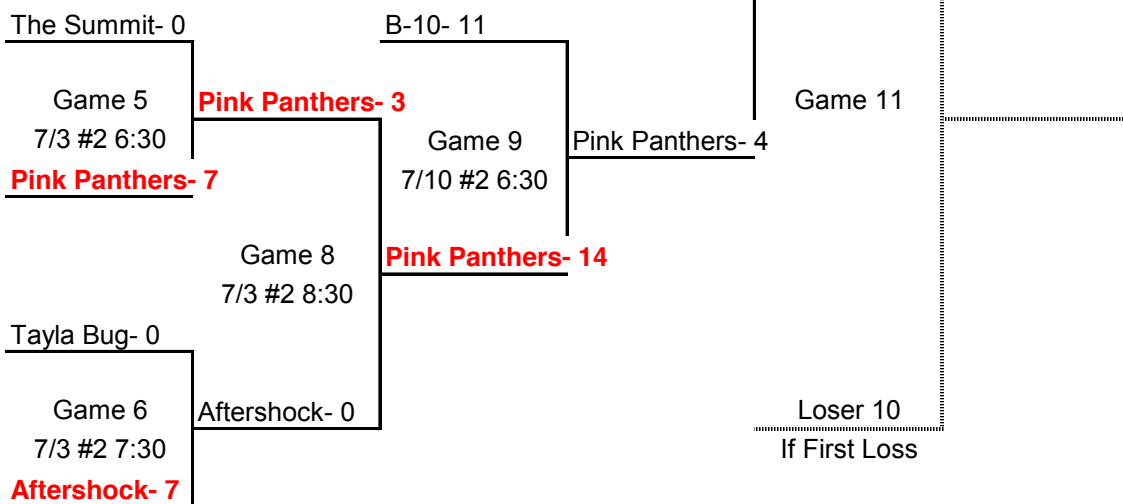

Women's League Tournament

*Tournament scheduled to begin on June 19th

*Schedules subject to change due to incimate weather

*Highest seeded team is ALWAYS the home team until championship game where the winner's bracket team will be the home team. If game will be a coin toss

Updated as of 07/11/17

WINNERS BRACKET

- #1 Pink Panthers- 9-1
- #2 Aftershock- 8-2
- #3 Bark Lodge- 5-5**
- #4 B-10- 4-6
- #5 Tayla Bug- 4-6
- #6 The Summit- 0-10

LOSERS BRACKET

Red, White & Blue Gold Tournament