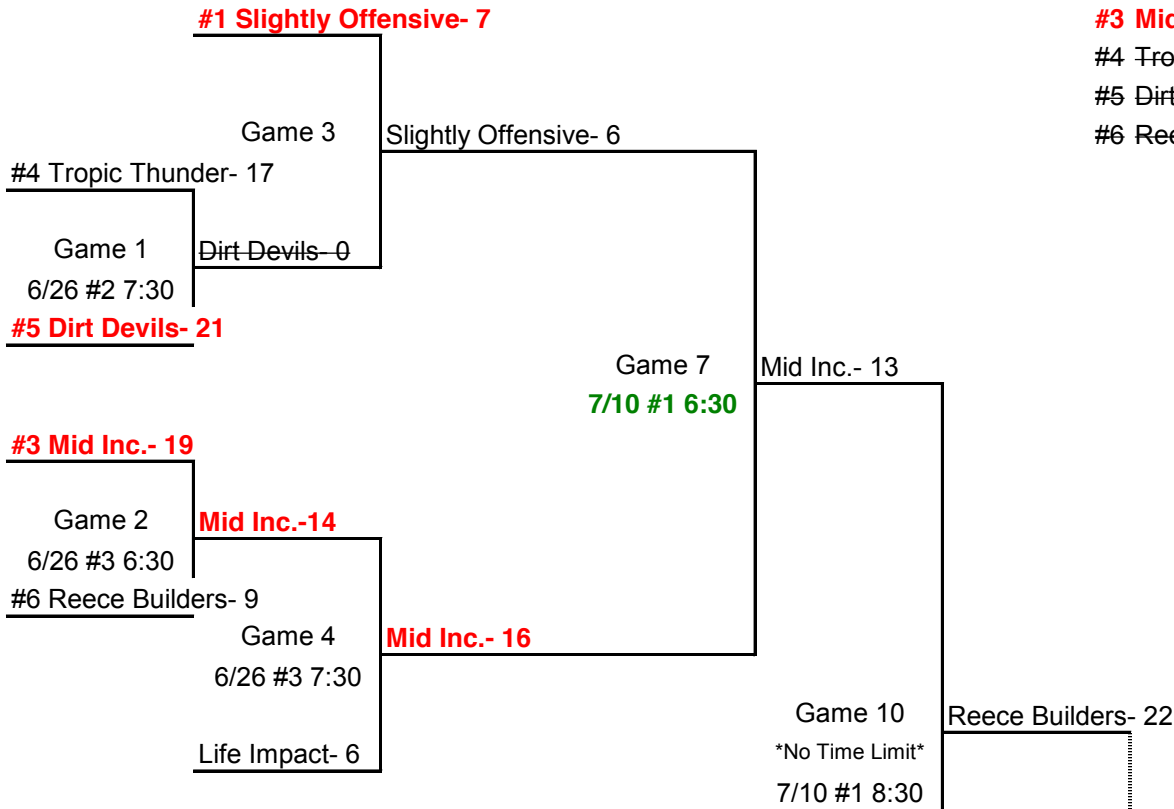

Updated as of 07/11/17

WINNERS BRACKET

#1 Slightly-Offensive 4-6

#2 Life Impact 4-6

#3 Mid Inc. 4-6

#4 Tropic Thunder 3-7

#5 Dirt Devils 2-8

#6 Reece Builders 2-8