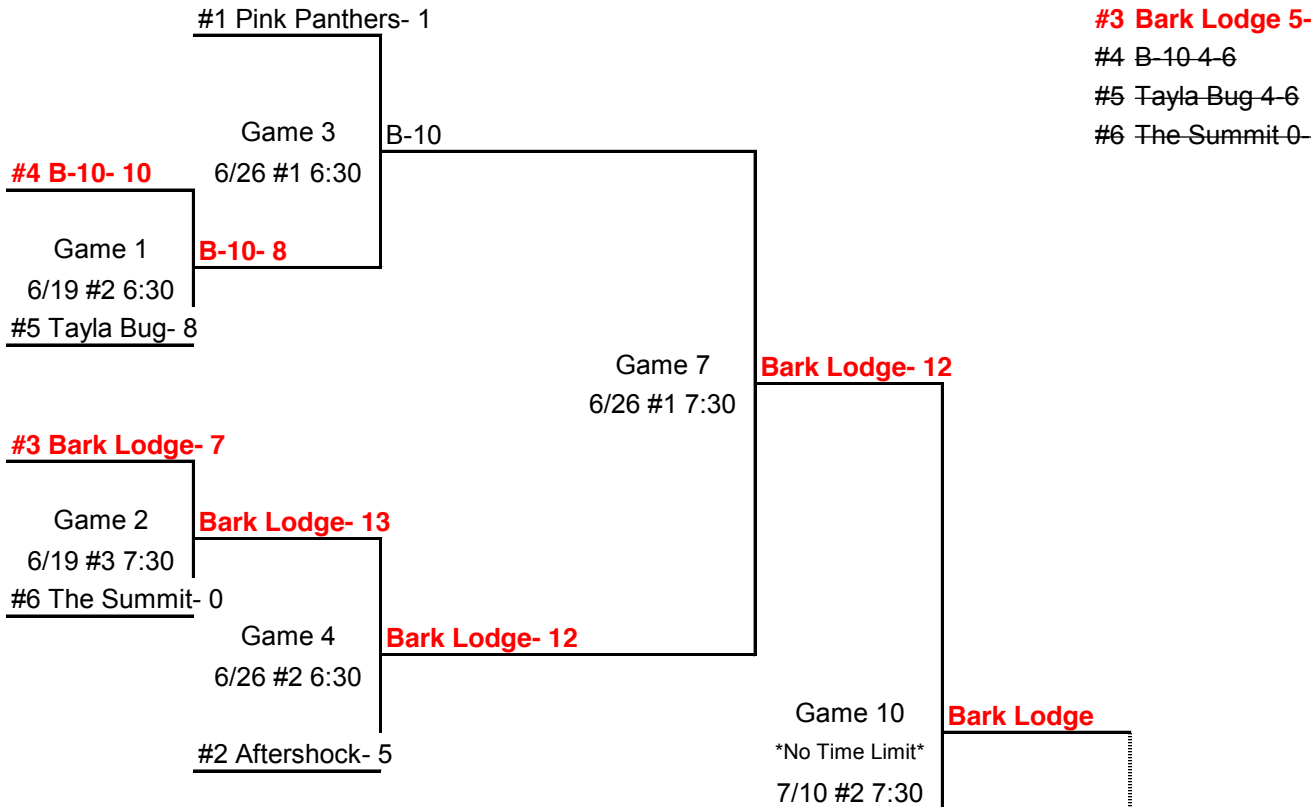

Updated as of 07/11/17

WINNERS BRACKET

- #1 Pink Panthers- 9-1
- #2 Aftershock- 8-2
- #3 Bark Lodge- 5-5**
- #4 B-10- 4-6
- #5 Tayla Bug- 4-6
- #6 The Summit- 0-10

LOSERS BRACKET

Red, White & Blue Gold Tournament