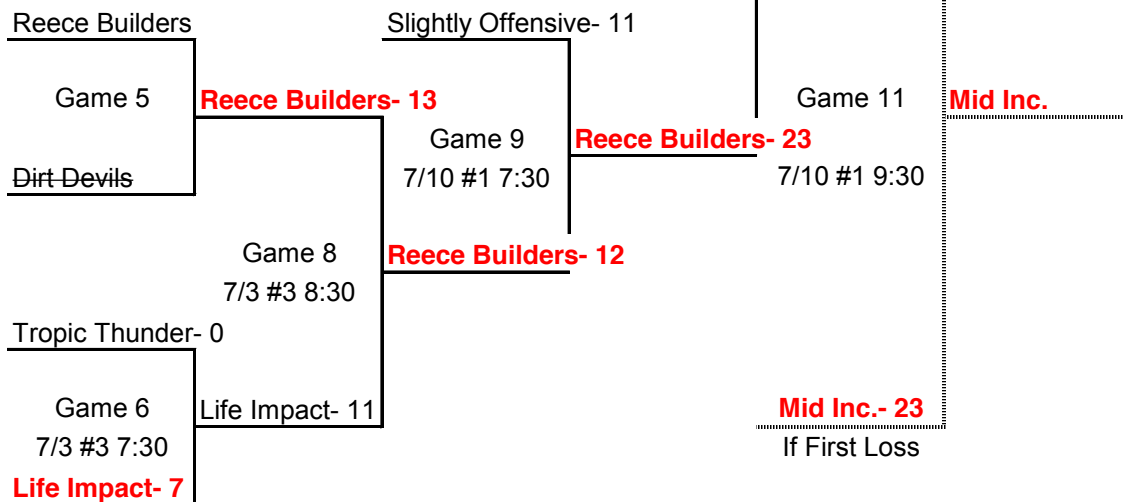

*Tournament scheduled to begin on June 19th

*Schedules subject to change due to incimate weather

*Highest seeded team is ALWAYS the home team until championship game where the winner's bracket team will be the home team. If game will be a coin toss

Updated as of 07/11/17

WINNERS BRACKET

#1 Slightly-Offensive 4-6

#2 Life Impact 4-6

#3 Mid Inc. 4-6

#4 Tropic Thunder 3-7

#5 Dirt Devils 2-8

#6 Reece Builders 2-8

LOSERS BRACKET

American League Gold Tournament

*Tournament scheduled to begin 5/23/17

*Schedules subject to change due to incimate weather.

*Highest seeded team is ALWAYS the home team until championship game where the winner's bracket team will home team. If game will be a coin toss.