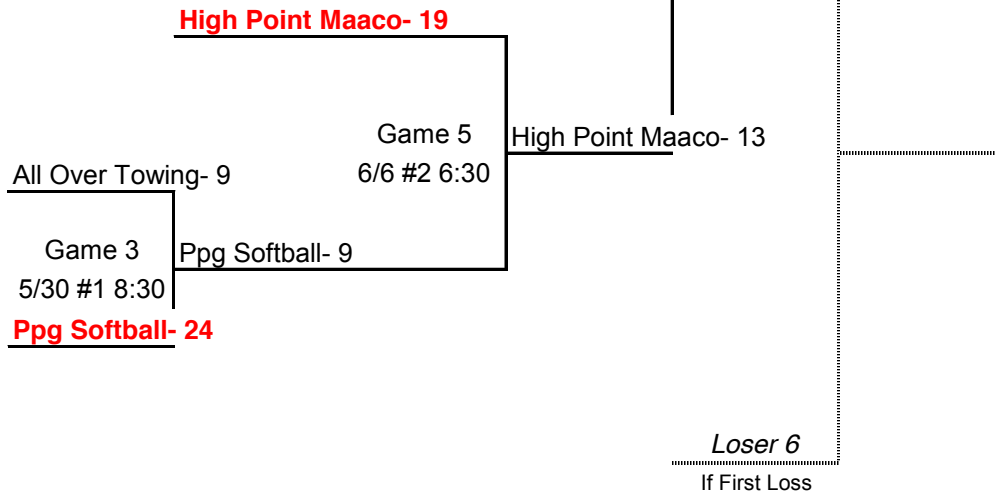

American League Gold Tournament

*Tournament scheduled to begin 5/23/17

*Schedules subject to change due to incimate weather.

*Highest seeded team is ALWAYS the home team until championship game where the winner's bracket team will home team. If game will be a coin toss.

Updated as of 06/07/17

WINNERS BRACKET

- #1 High Point Maaco-9-1
- #2 All Over Towing-8-2
- **#3 Crown Automotive-8-2**
- #4 Ppg Softball-7-3

LOSERS BRACKET