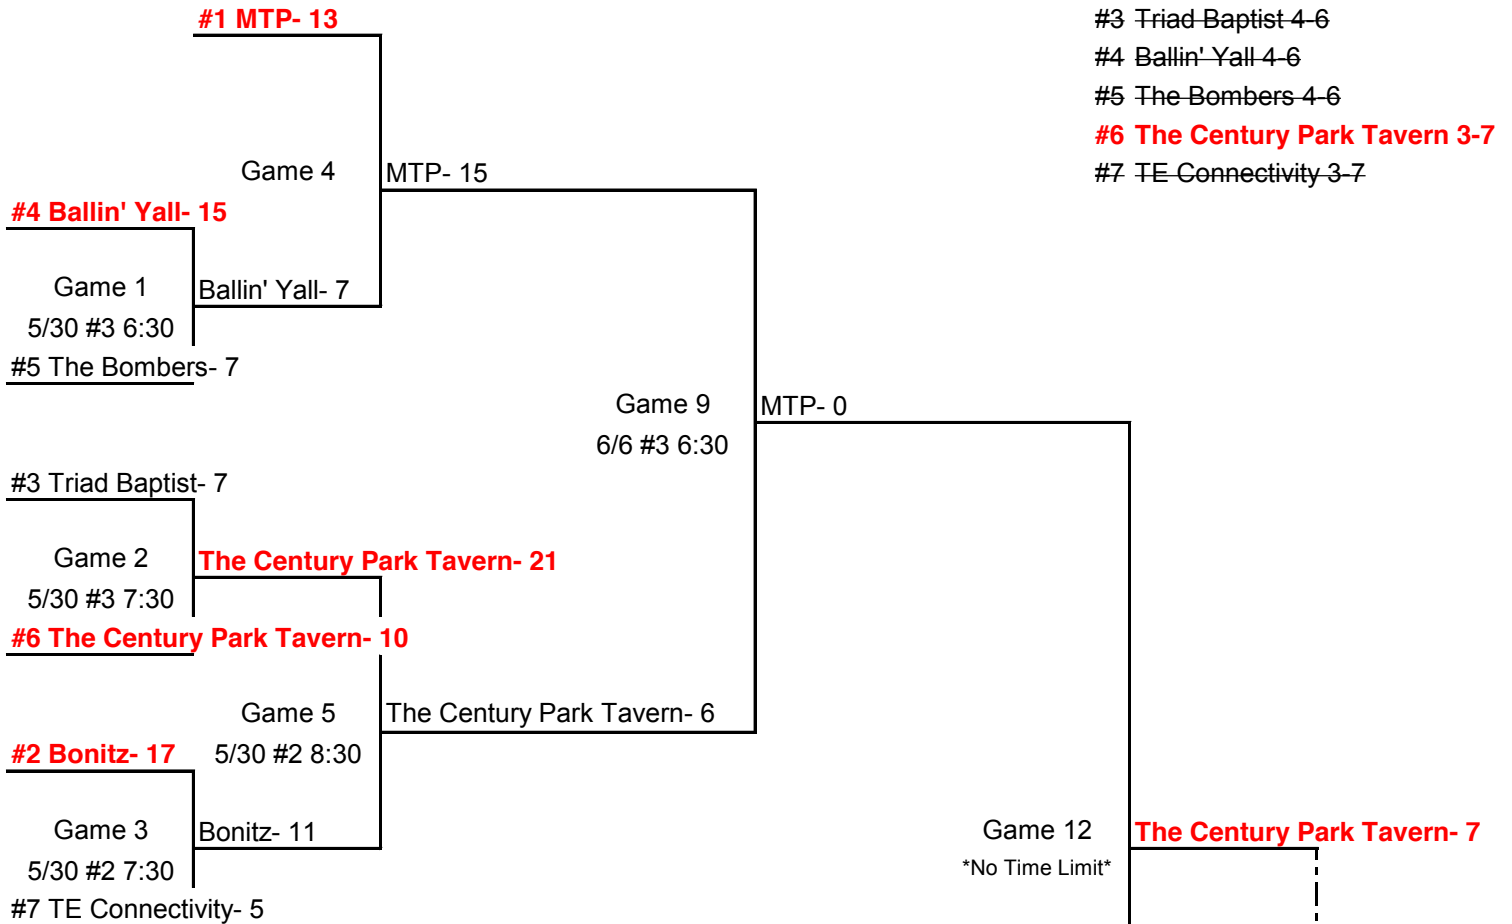

American League Silver Tournament

*Tournament scheduled to begin 5/23/17

*Schedules subject to change due to incimate weather

*Highest seeded team is ALWAYS the home team until championship game where the winner's bracket team will be the home team. If game will be a coin toss

Updated as of 06/14/17

WINNERS BRACKET

- #1 MTP-5-5
- #2 Bonitz-5-5
- #3 Triad Baptist-4-6
- #4 Ballin' Yall-4-6
- #5 The Bombers-4-6
- **#6 The Century Park Tavern-3-7**
- #7 TE Connectivity-3-7