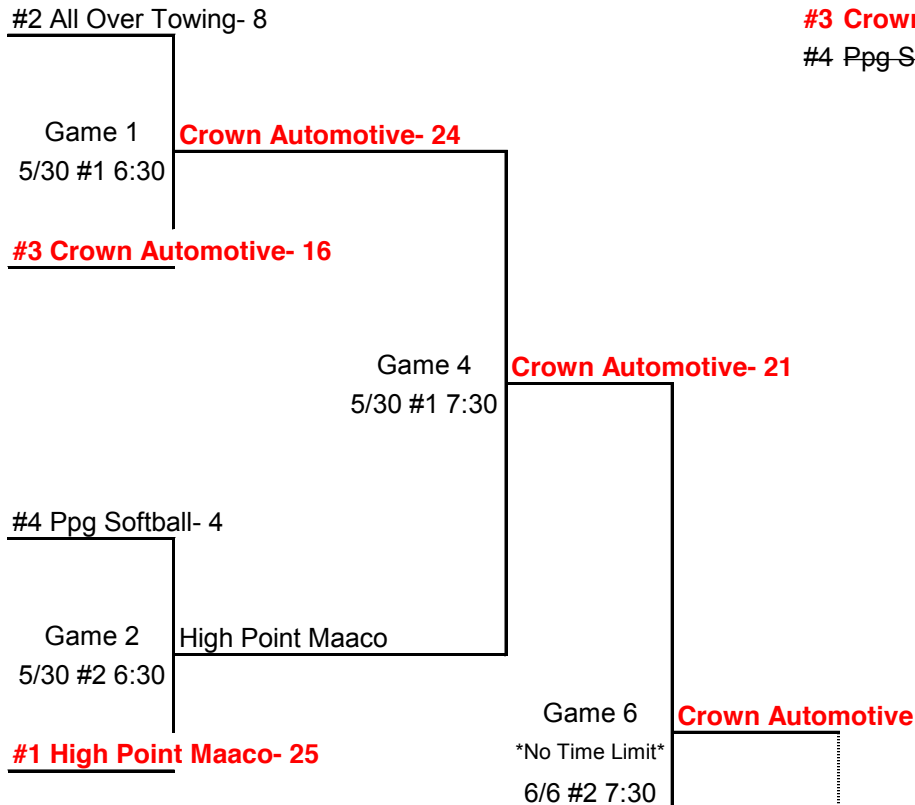

American League Gold Tournament

*Tournament scheduled to begin 5/23/17

*Schedules subject to change due to incimate weather.

*Highest seeded team is ALWAYS the home team until championship game where the winner's bracket team will home team. If game will be a coin toss.

Updated as of 06/07/17

WINNERS BRACKET

- #1 High Point Maaco-9-1
- #2 All Over Towing-8-2
- **#3 Crown Automotive-8-2**
- #4 Ppg Softball-7-3

LOSERS BRACKET