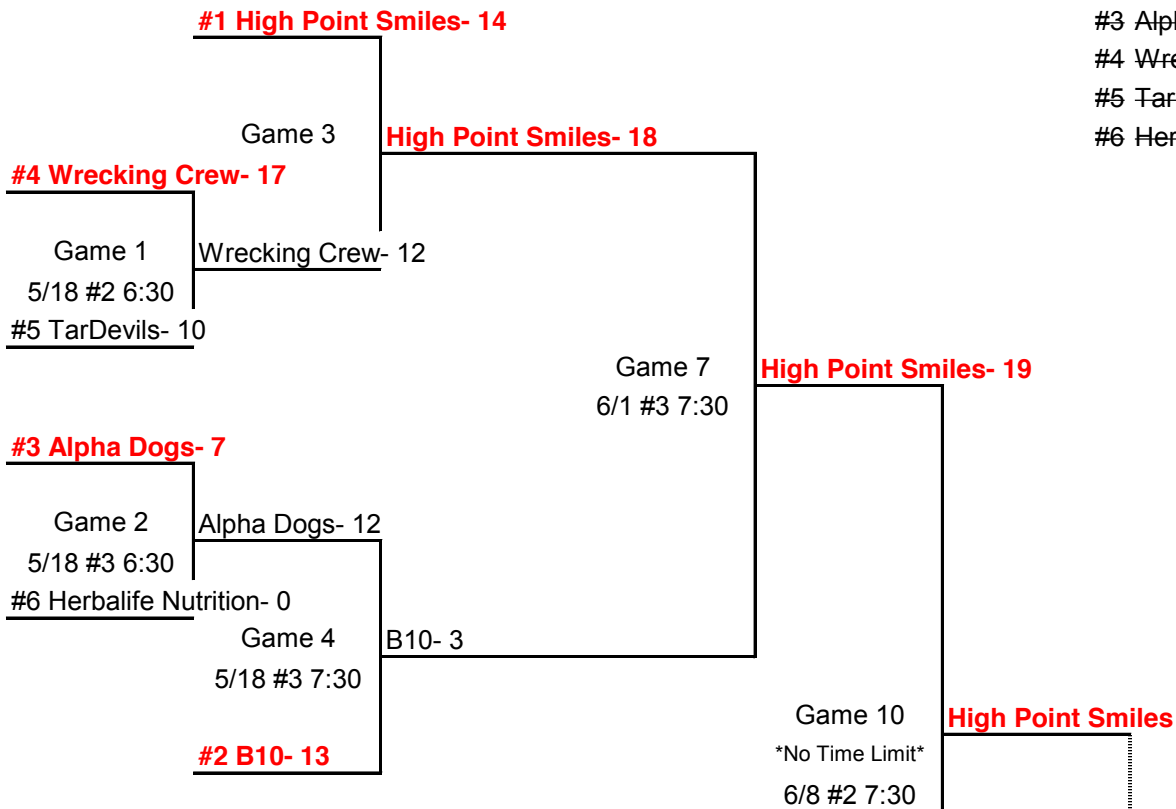

*Highest seeded team is ALWAYS the home team until championship game where the winner's bracket team will be the home team. If game will be a coin toss

Updated as of 06/12/17

WINNERS BRACKET

#1 High Point Smiles 10-0

#2 B10-6-4

#3 Alpha-Dogs-5-5

#4 Wrecking-Crew-5-5

#5 TarDevils-4-6

#6 Herbalife-Nutrition-0-10

LOSERS BRACKET