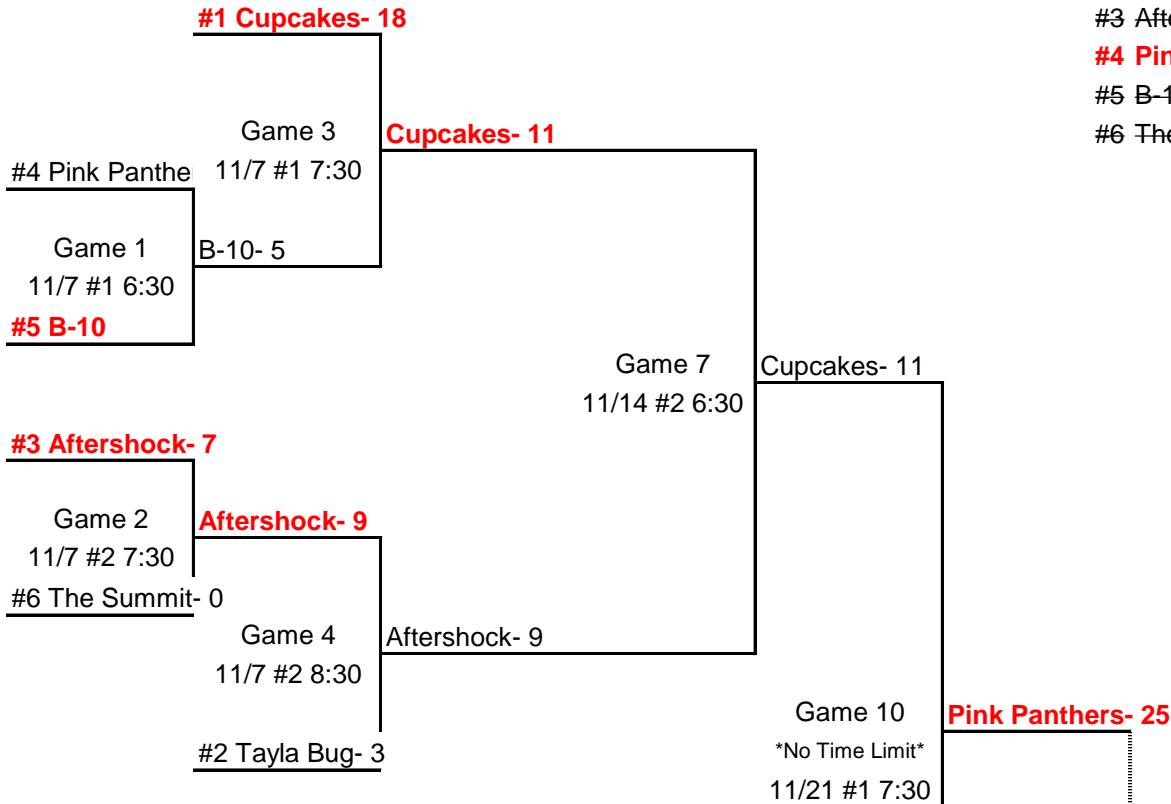

# Women's Tournament

\*Tournament scheduled to begin November 7th

\*Schedules subject to change due to incimate weather

\*Highest seeded team is ALWAYS the home team until championship game where the winner's bracket team will be the home team. If game will be a coin toss

## WINNERS BRACKET

- #1 Cupcakes 7-3
- #2 Tayla Bug 7-3
- #3 Aftershock 6-4
- #4 Pink Panthers 5-5**
- #5 B-10 5-5
- #6 The Summit 0-10

## LOSERS BRACKET