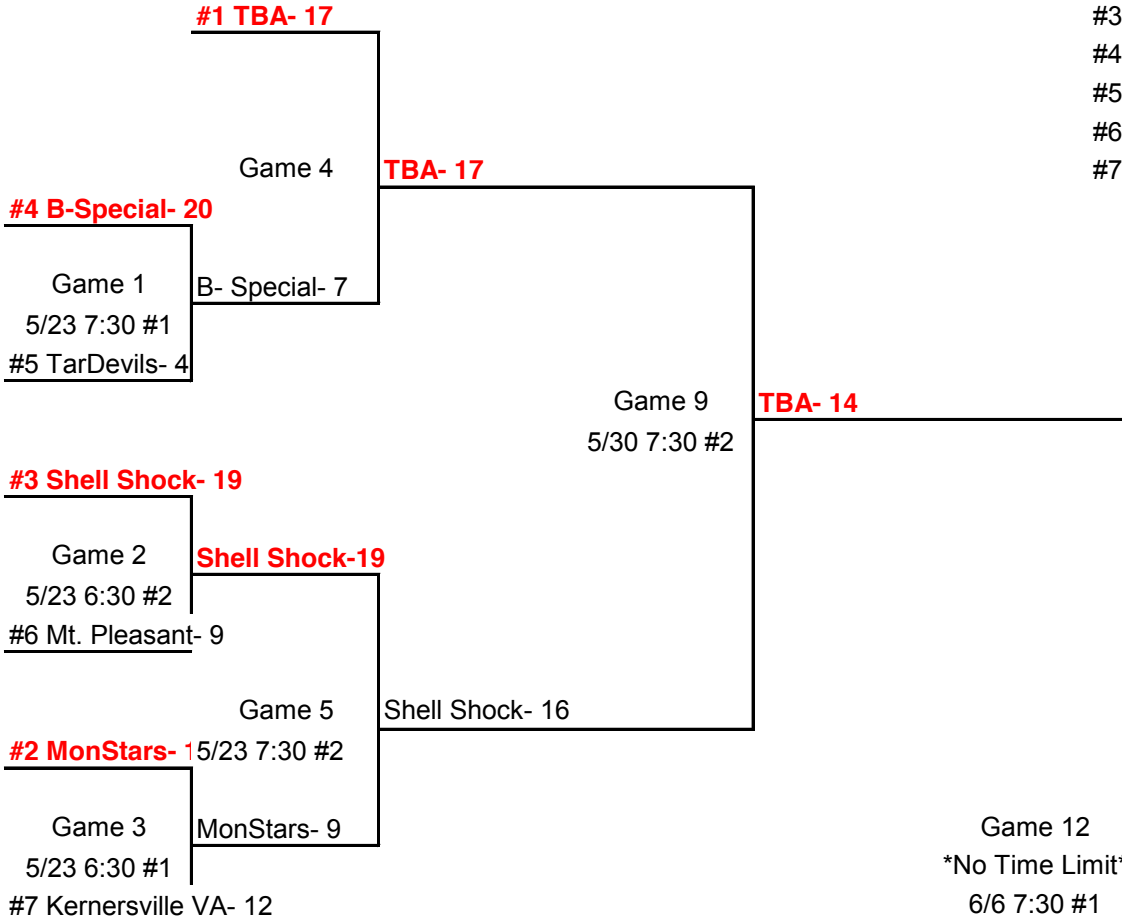

The Sandlot

Game C
6/24 8:30 #1

Game B
6/24 7:30 #1

One Hop Wonders

The Sandlot- 3

Shell Shock

American League Tournament

*Tournament scheduled to begin on 05/21/19

5/29 8:30 #2

Loser 10
If First Loss

Coed League Tournament

*Tournament scheduled to begin on 05/23/19

*Schedules subject to change due to incimate weather.

*Highest seeded team is ALWAYS the home team until championship game where the winner's bracket team will be the home team. If game will be a coin toss.

Updated as of 06/07/19

WINNERS BRACKET

- #1 TBA 9-1
- #2 MonStars 9-1
- #3 Shell Shock 6-4
- #4 B-Special 6-4
- #5 TarDevils 2-8
- #6 Mt. Pleasant 2-8
- #7 Kernersville VA 1-9

LOSERS BRACKET