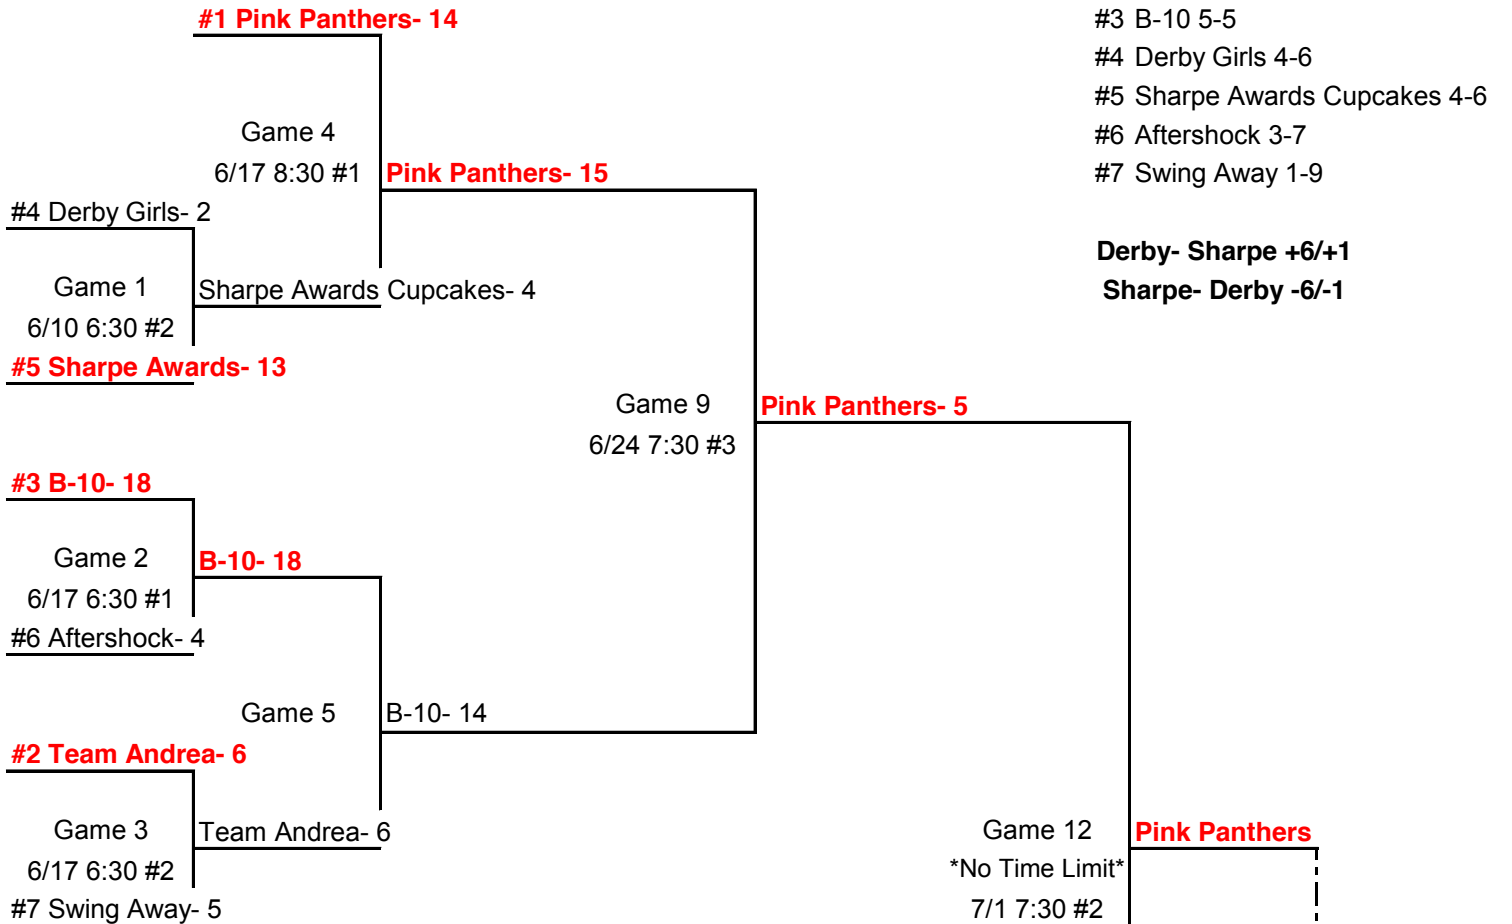

Women's League Tournament

*Tournament scheduled to begin on **06/10/19**

*Schedules subject to change due to incimate weather.

*Highest seeded team is ALWAYS the home team until championship game where the winner's bracket team will be the home team. If game will be a coin toss.

Updated as of 07/02/19

WINNERS BRACKET