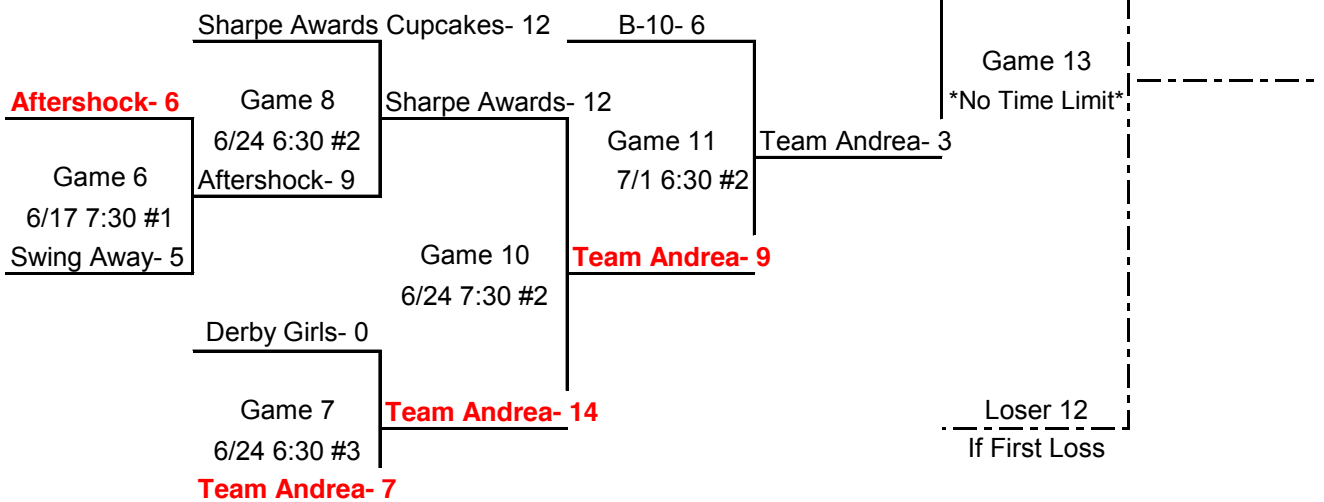

Updated as of 07/02/19

WINNERS BRACKET

#1 Pink Panthers 10-0

#2 Team Andrea 8-2

#3 B-10 5-5

#4 Derby Girls 4-6

#5 Sharpe Awards Cupcakes 4-6

#6 Aftershock 3-7

#7 Swing Away 1-9

Derby- Sharpe +6/+1

Sharpe- Derby -6/-1

LOSERS BRACKET

Red, White & Blue Tournaments

*Tournament scheduled to begin on **06/17/19**

*Schedules subject to change due to incimate weather.

*Highest seeded team is ALWAYS the home team until championship game where the winner's bracket team will be the home team. If game will be a coin toss.