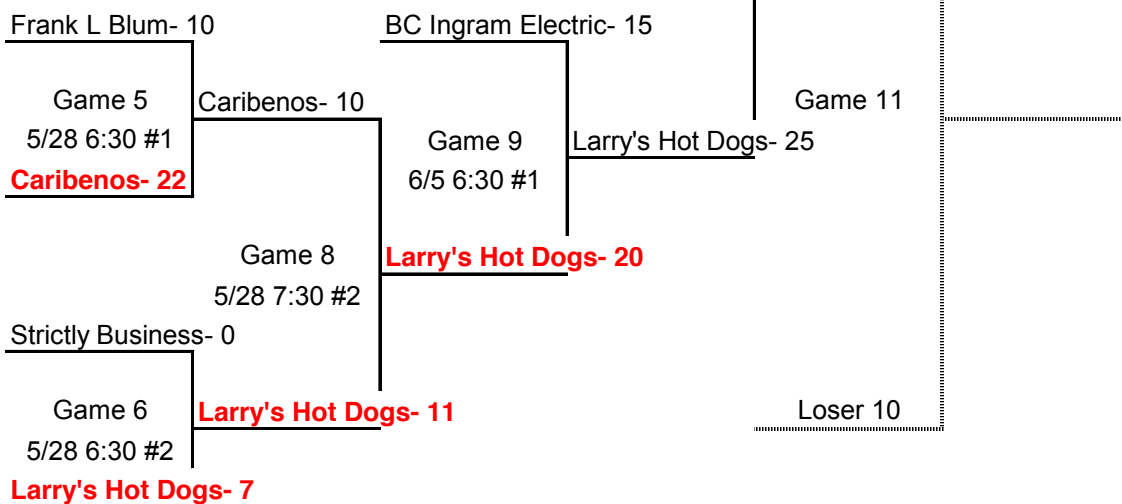

American League Tournament

*Tournament scheduled to begin on 05/21/19

*Schedules subject to change due to incimate weather.

*Highest seeded team is ALWAYS the home team until championship game where the winner's bracket team will be the home team. If game will be a coin toss.

Updated as of 06/06/19

WINNERS BRACKET

#1 BC Ingram Electric 8-2

#2 Larry's Hot Dogs 8-2

#3 Triad Auto Works 8-2

#4 Strictly Business 4-6

#5 Caribenos 2-8

#6 Frank L Blum 0-10

LOSERS BRACKET