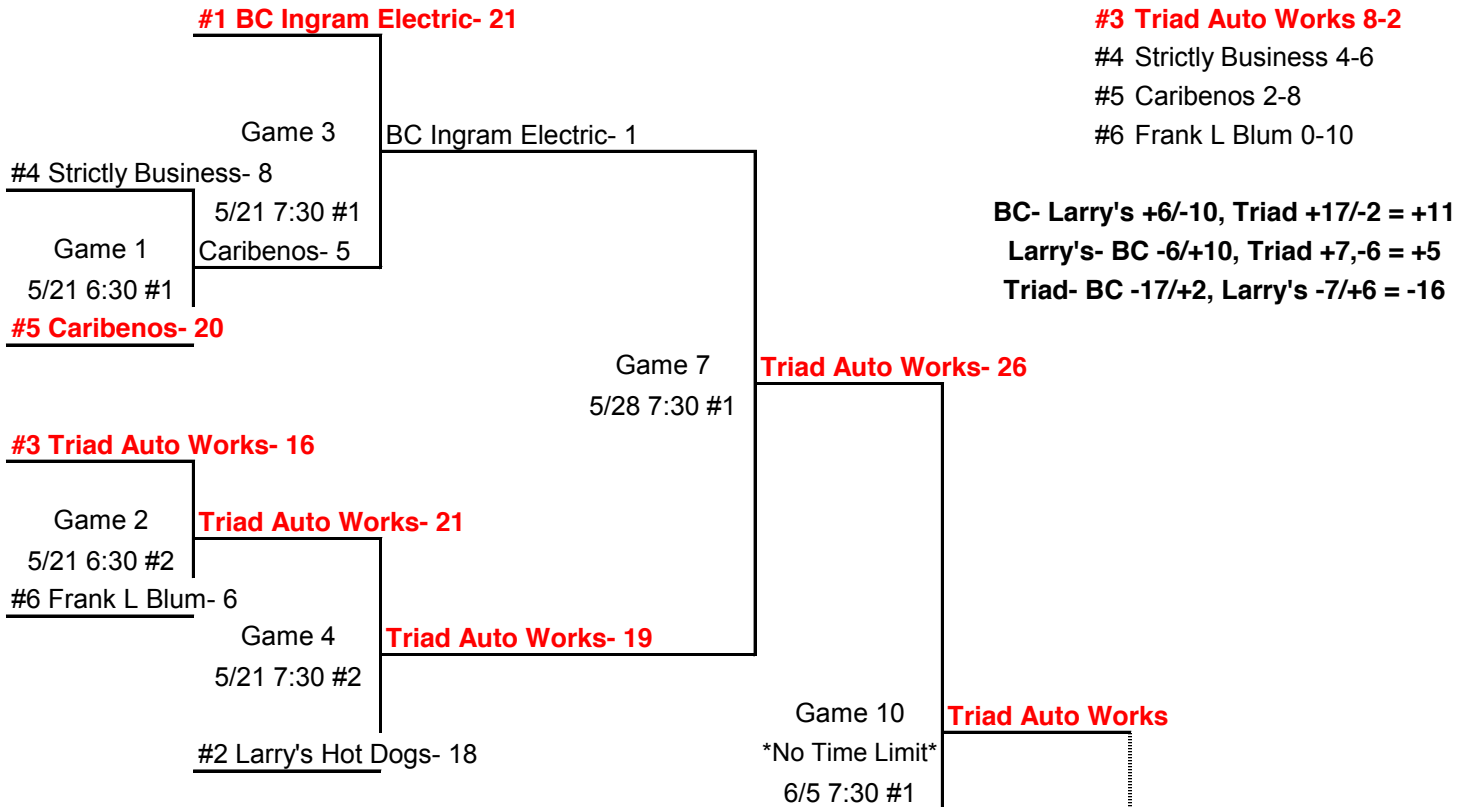

Updated as of 06/06/19

WINNERS BRACKET

#1 BC Ingram Electric 8-2

#2 Larry's Hot Dogs 8-2

#3 Triad Auto Works 8-2

#4 Strictly Business 4-6

#5 Caribenos 2-8

#6 Frank L Blum 0-10