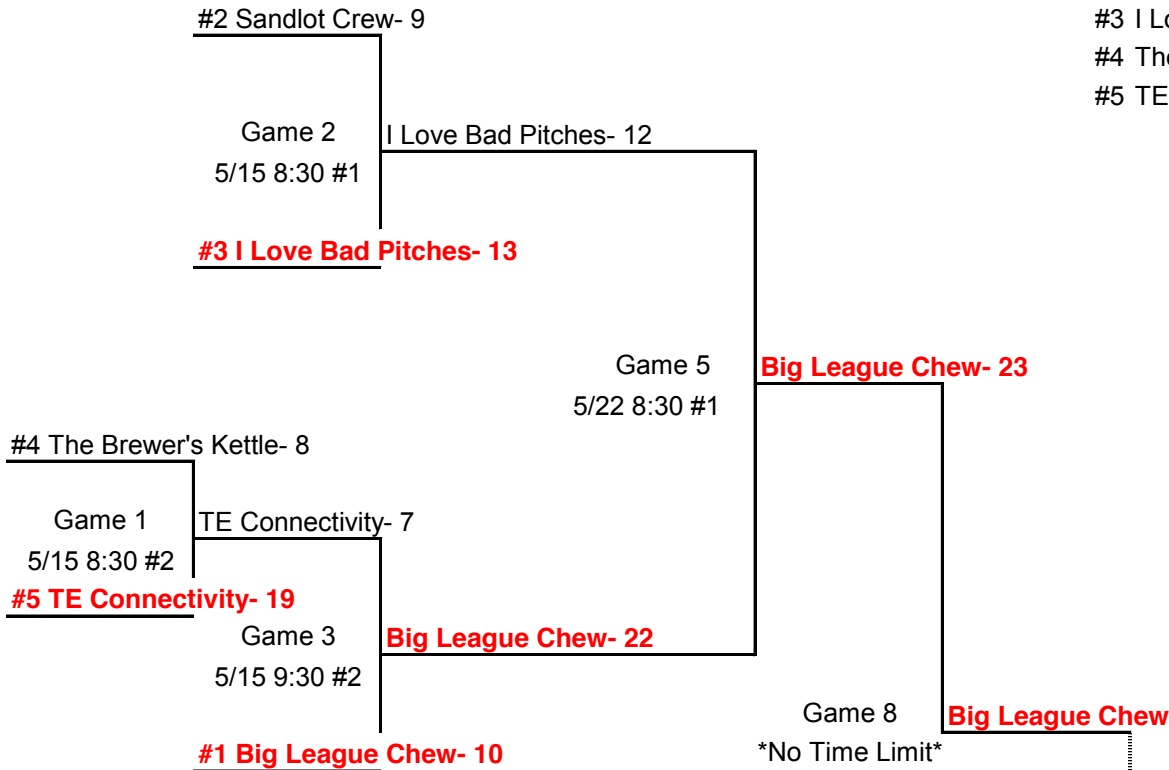

Game 6

No Time Limit
5/22 7:30 #2

Dirty Earl and the Boys- 22

LOSERS BRACKET

Matt's Game Exchange- 10

Game 5
5/22 6:30 #2

Dirty Earl and the Boys- 30

Dirty Earl and the Boys

Updated as of 06/03/19

WINNERS BRACKET

#1 Big League Chew 5-5

#2 Sandlot Crew 5-5

#3 I Love Bad Pitches 3-7

#4 The Brewer's Kettle 2-8

#5 TE Connectivity 1-9

LOSERS BRACKET

The Brewer's Kettle- 0

I Love Bad Pitches- 1

Game 4
5/22 6:30 #1
Sandlot Crew- 7
Sandlot Crew- 8

Game 7
5/29 6:30 #2
Sandlot Crew- 2
I Love Bad Pitches- 1

Game 9

Game 6
5/22 7:30 #1
TE Connectivity- 7
Sandlot Crew- 12