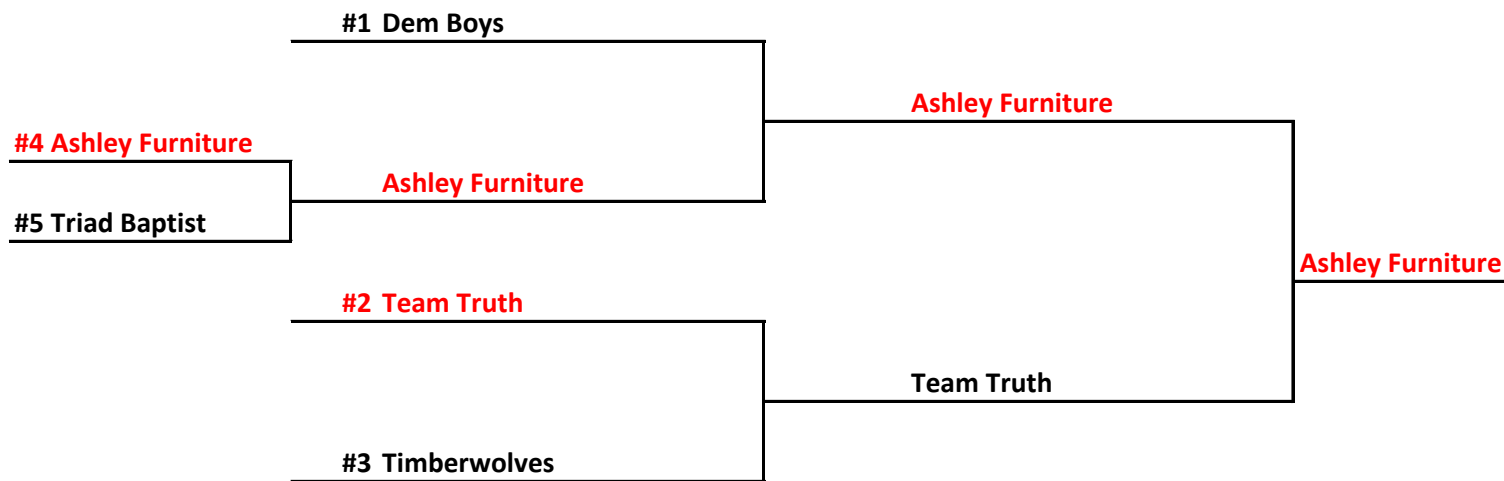

Date	Time	Team	Score	vs.	Team	Score	Location
Friday, November 16	6:30	Triad Baptist	51	vs.	Timberwolves	75	Rec
	7:30	MonStars	60	vs.	Panthers	56	Rec
	8:30	Dem Boys	68	vs.	Ashley Furniture	69	Rec
	9:30	GSO Legends	38	vs.	Team Truth	78	Rec
Friday, November 30	6:30	#4 Ashley Furniture	3	vs.	#5 Triad Baptist	0	Rec
	7:30	#2 GSO Legends	72	vs.	#3 Panthers	39	Rec
	8:30	#1 MonStars	62	vs.	#4 Too Easy	43	Rec
	9:30			vs.			Rec
Friday, December 07	6:30	#1 Dem Boys	65	vs.	#4 Ashley Furniture	70	Rec
	7:30	#2 Team Truth	121	vs.	#3 Timberwolves	59	Rec
	8:30			vs.			Rec
	9:30			vs.			Rec
Friday, December 14	6:30	#1 MonStars	61	vs.	#2 GSO Legends	54	Rec
	7:30	#2 Team Truth	59	vs.	#4 Ashley Furniture	70	Rec

Gold Tournament

Timberwolves + 64, Ashley Furniture +50