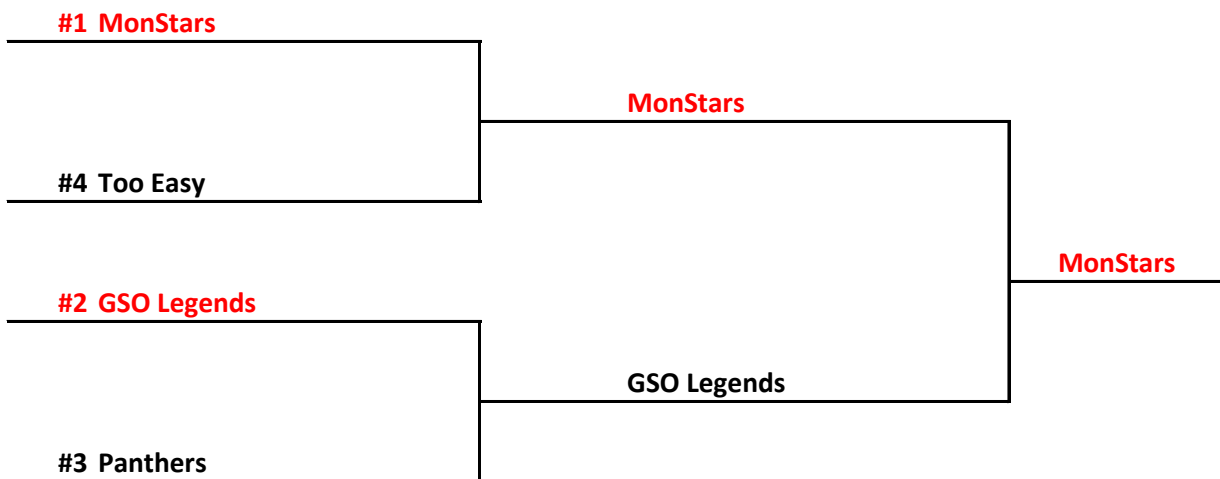

Silver Tournament

MonStars -21 , GSO Legends -93