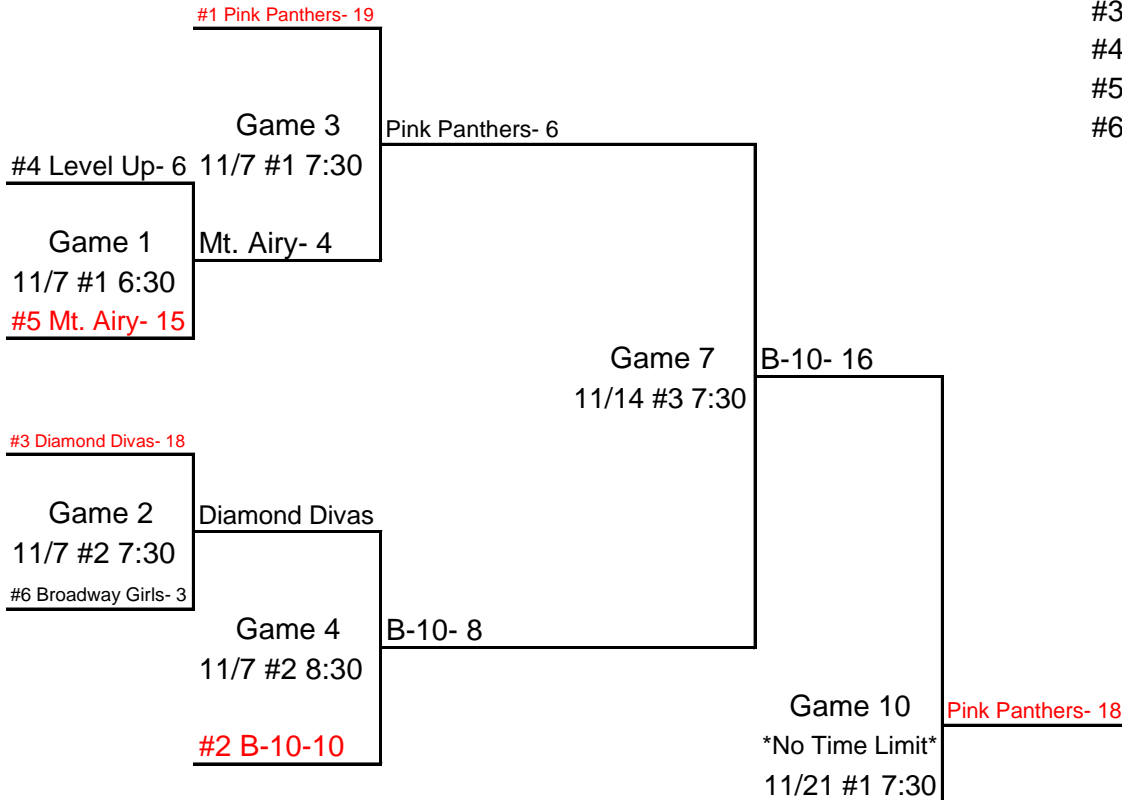

# Women's Tournament

\*Tournament scheduled to begin on **11/07/22**

\*Schedules subject to change due to incimate weather.

\*Highest seeded team is ALWAYS the home team until championship game where the winner's bracket team will be the home team. If game will be a coin toss.

## WINNERS BRACKET

- #1 Pink Panthers 9-1
- #2 B-10 8-2
- #3 Diamond Divas 4-6
- #4 Level Up 4-6
- #5 Mt. Airy Stockyard 3-7
- #6 Broadway Girls 2-8

## LOSERS BRACKET